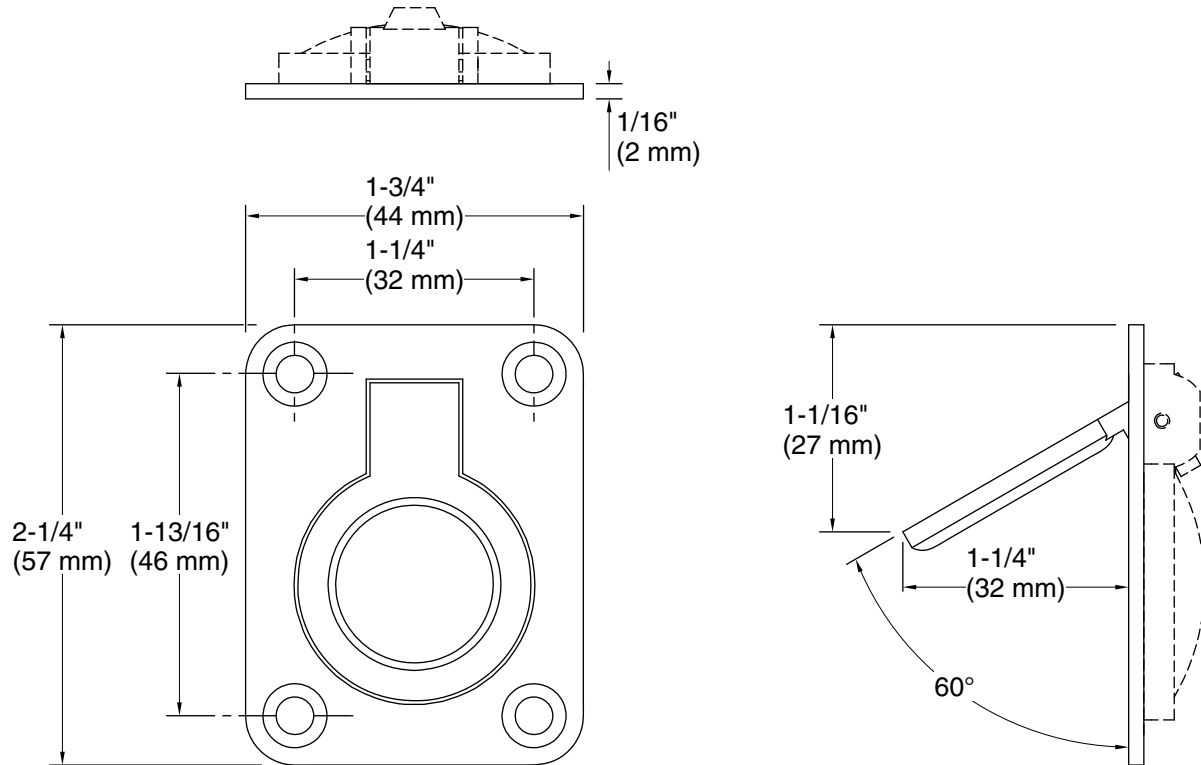

Color	Code	Description
	CP	Polished Chrome
	SN	Vibrant® Polished Nickel
	BN	Vibrant® Brushed Nickel
	BL	Matte Black
	2MB	Vibrant® Brushed Moderne Brass

Technical Information

All product dimensions are nominal.