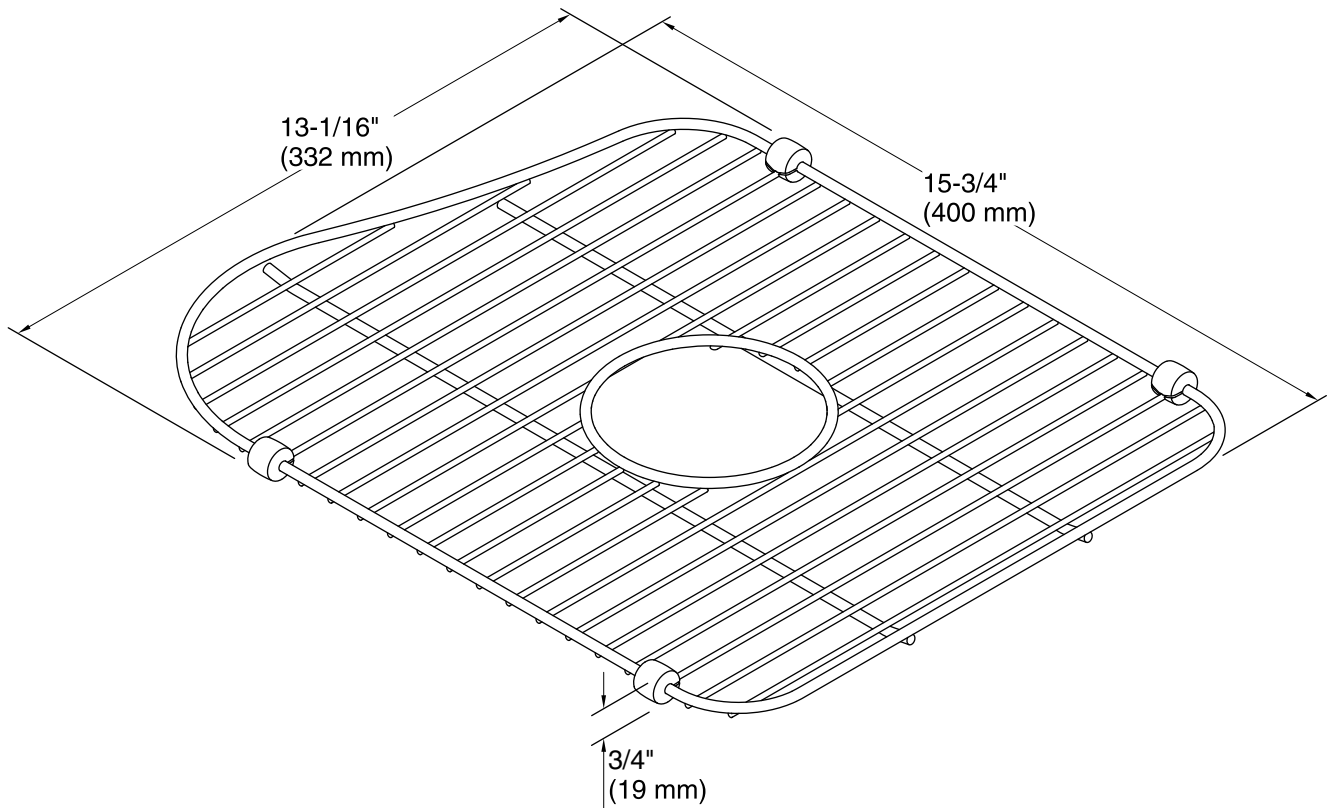

Features

- Fits in the left bowl of the K-3369 and K-3899 Staccato kitchen sinks.
- Durable stainless-steel construction.
- Helps protect sink surface from daily wear.
- Innovative wheels around the perimeter provide a secure fit and reduce debris buildup.
- Dishwasher safe.

Technical Information

All product dimensions are nominal.

Material: Stainless Steel