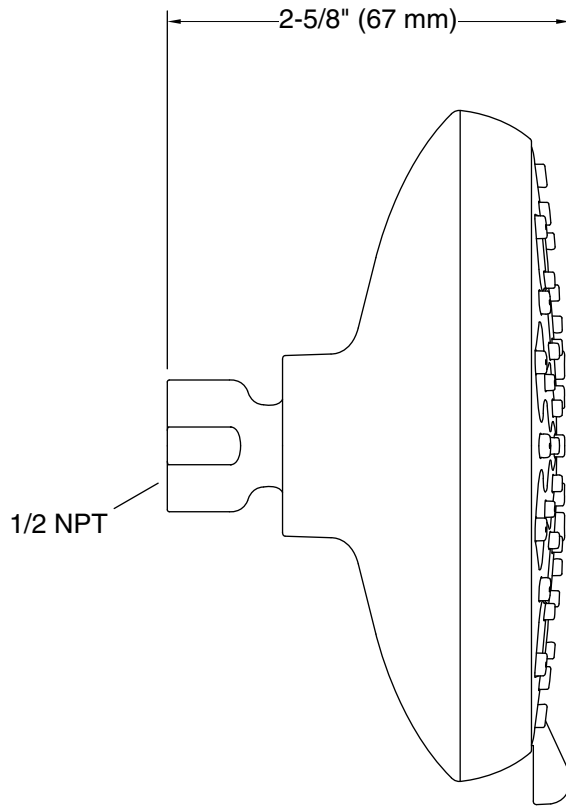

Material

- Durable material construction

Installation

- Wall-mount
- 1/2 -14 NPT connection
- Shower arm and flange sold separately

Recommended Products/Accessories

K-7395 Shower Arm and Flange
K-7397 Shower Arm and Flange
K-23723 Faucet cleaner

Color	Code	Description
	CP	Polished Chrome
	BN	Vibrant® Brushed Nickel

Technical Information

All product dimensions are nominal.

Drain included: No

Showerhead/Body Spray:

Rated maximum flow: 2.5 gal/min (9.5 l/min)