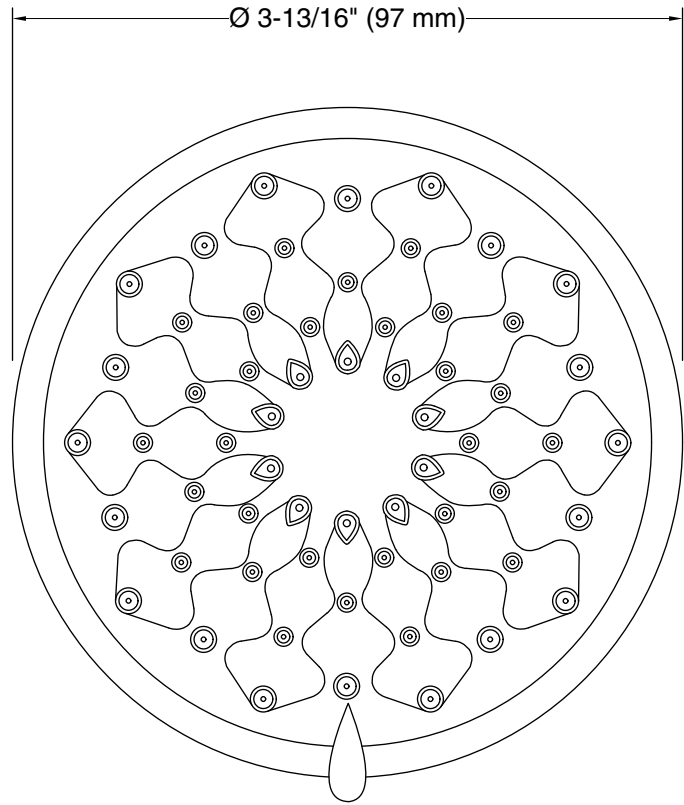

Features

- Advanced spray engine provides three alternate experiences: wide coverage, intense drenching, and targeted spray
- Wide coverage spray produces an encompassing spray for everyday use
- Intense drenching spray delivers a forceful spray ideal for rinsing shampoo from hair
- Targeted spray is a focused stream for targeting sore muscles or use as a utility spray
- Simple thumb tab smoothly transitions between sprays
- MasterClean™ sprayface features an easy-to-clean surface that withstands mineral buildup
- 2.5 gpm (9.5 lpm) maximum flow rate at 45 psi (3.1 bar)

Material

- Durable material construction

Installation

- Wall-mount
- 1/2 -14 NPT connection
- Shower arm and flange sold separately

Recommended Products/Accessories

K-7395 Shower Arm and Flange
K-7397 Shower Arm and Flange
K-23723 Faucet cleaner

Color	Code	Description
	CP	Polished Chrome
	BN	Vibrant® Brushed Nickel

Technical Information

All product dimensions are nominal.

Drain included: No

Showerhead/Body Spray:

Rated maximum flow: 2.5 gal/min (9.5 l/min)