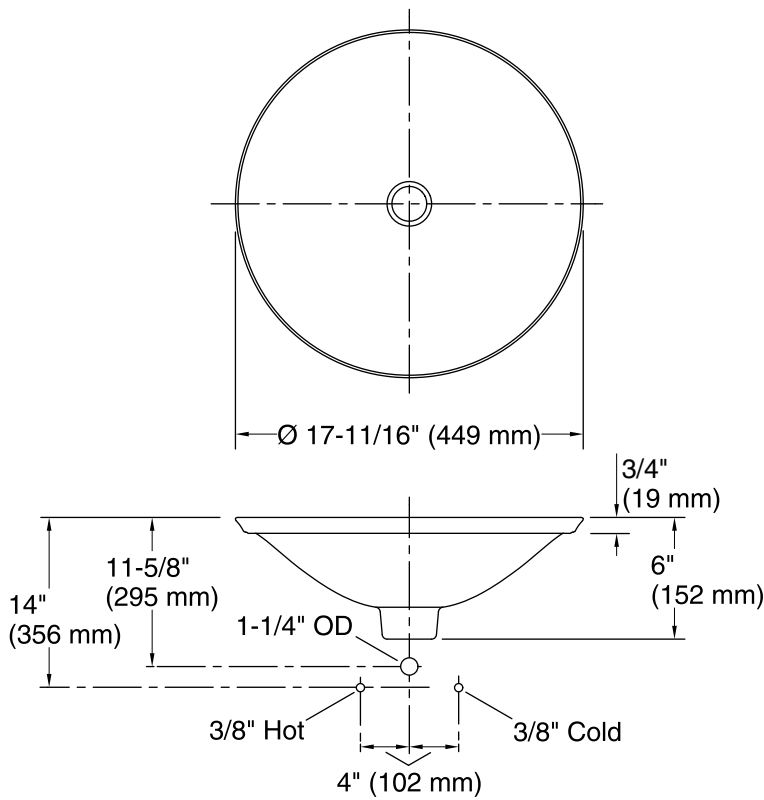

See website for detailed warranty information.

Available Colors/Finishes

Color tiles intended for reference only.

Color	Code	Description
-------	------	-------------

	0	White
--	---	-------

**Sartorial™ Herringbone Carillon® Round
Wading Pool®
Bathroom Sink
K-75748-HD1**

Standard Installation

Recommended ADA Installation

Technical Information

All product dimensions are nominal.

- Bowl configuration: Single
- Installation: Drop-in, Vessel
- Bowl area (Only): Diameter: 17-11/16" (449 mm)
Bowl depth: 4" (102 mm)
Water depth: 4" (102 mm)
- Template: 1242827, required, included