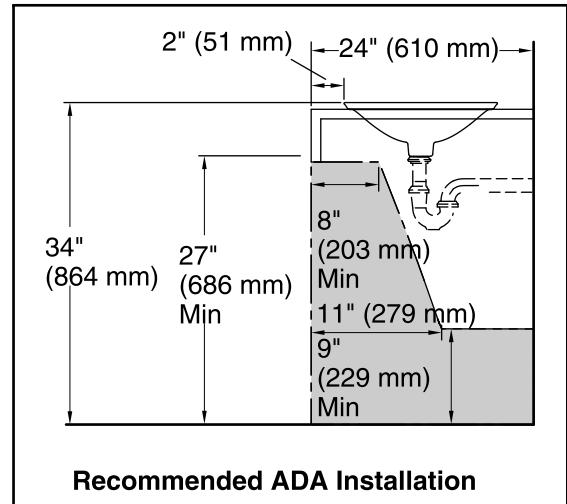

Standard Installation

Recommended ADA Installation

Technical Information

All product dimensions are nominal.

- Bowl configuration: Single
- Installation: Drop-in, Vessel
- Bowl area (Only): Diameter: 17-11/16" (449 mm)
Bowl depth: 4" (102 mm)
Water depth: 4" (102 mm)
- Template: 1242827, required, included