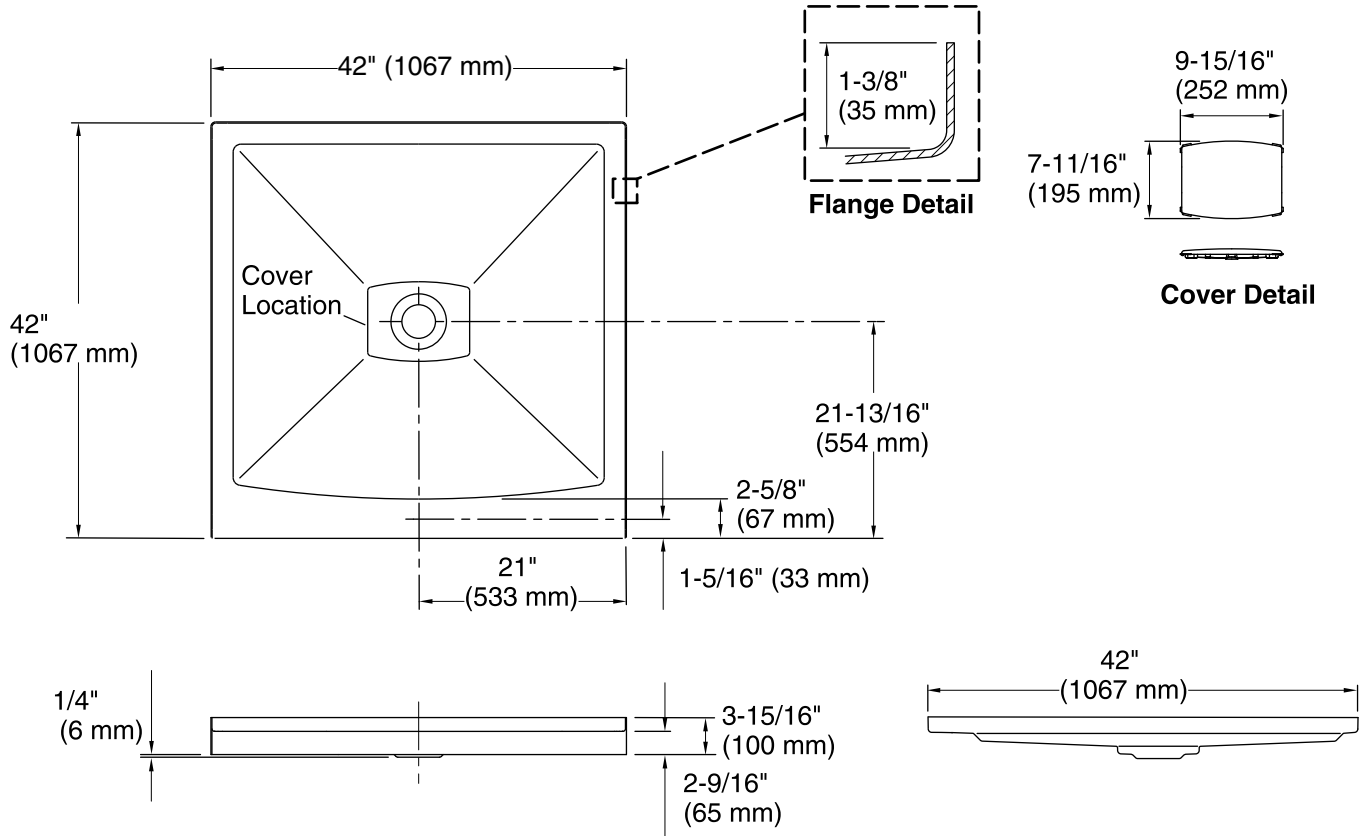

Technical Information

All product dimensions are nominal.

Installation:	Three-wall alcove
Drain location:	Center
Weight:	44 lbs (20 kg)
Minimum floor load:	20 lbs/ft² (97.6 kg/m²)

Notes

- Measure your actual product for rough-in details.
- Install this product according to the installation instructions.
- Shimming may be required to level the fixture.
- Shimming may be required between the stud frame and the fixture.
- Stud opening tolerance is + 1/4" (6 mm), - 0" (0 mm).