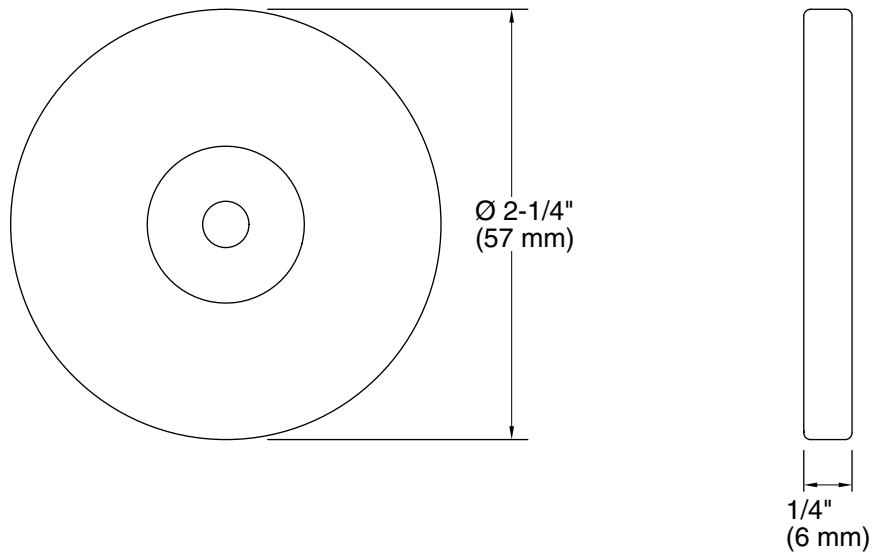

Technical Information

All product dimensions are nominal.

Drain included: No

Notes

Install this product according to the installation guide.