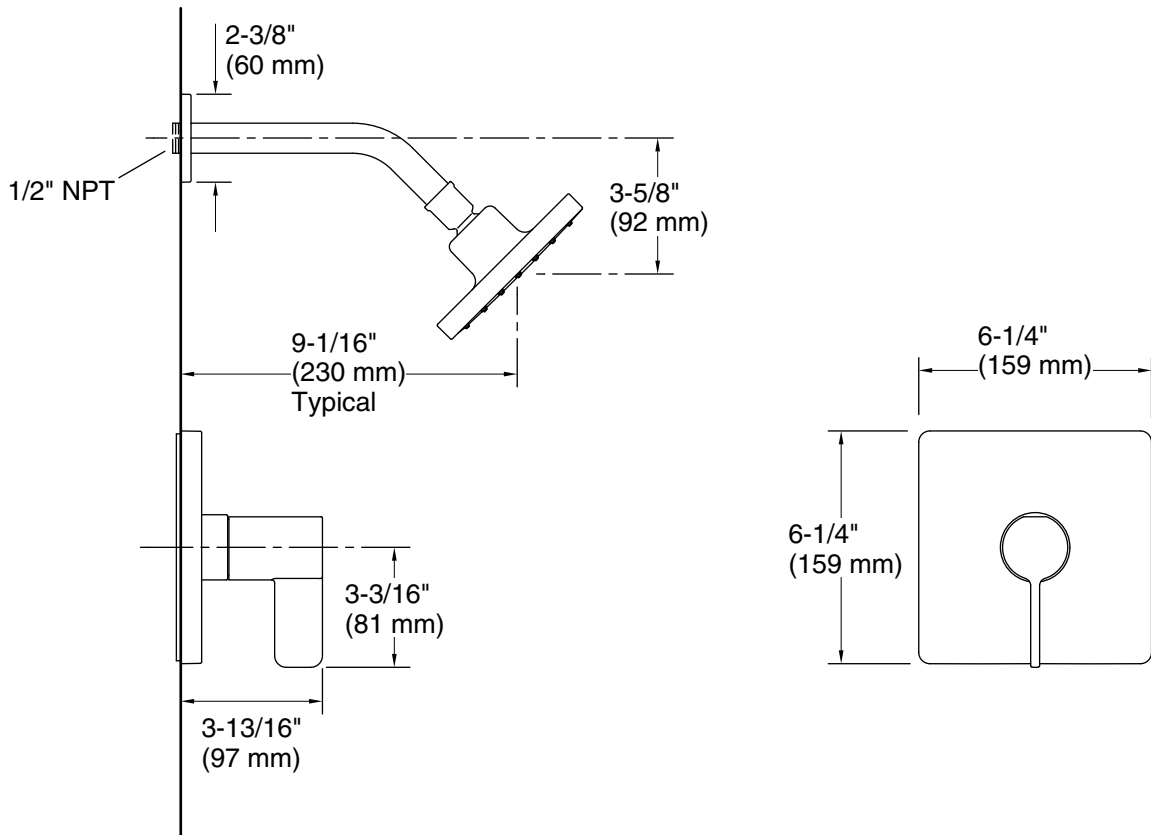

Features

- Pressure-balancing diaphragm technology maintains outlet temperature within +/-3°F during water pressure fluctuations
- Antiscald protection
- A single handle controls both on/off activation and temperature setting
- Single-function 1.75 gpm (6.6 lpm) showerhead with Katalyst™ air-induction technology
- MasterClean™ sprayface features an easy-to-clean surface that withstands mineral buildup
- Coordinates with other products in the Parallel collection

Installation

- Trim only; requires valve to complete installation (sold separately)

Included Components

Additional Components:
Shower arm and flange

Codes/Standards

ASME A112.18.1/CSA B125.1
DOE - Energy Policy Act 1992
EPA WaterSense™
California Energy Commission (CEC)

Technical Information

All product dimensions are nominal.

Drain included: No

Showerhead/Body Spray:

Rated maximum flow: 1.75 gal/min (6.6 l/min)

Pressure: 45 psi (3.1 bar)

Notes

Install this product according to the installation instructions.