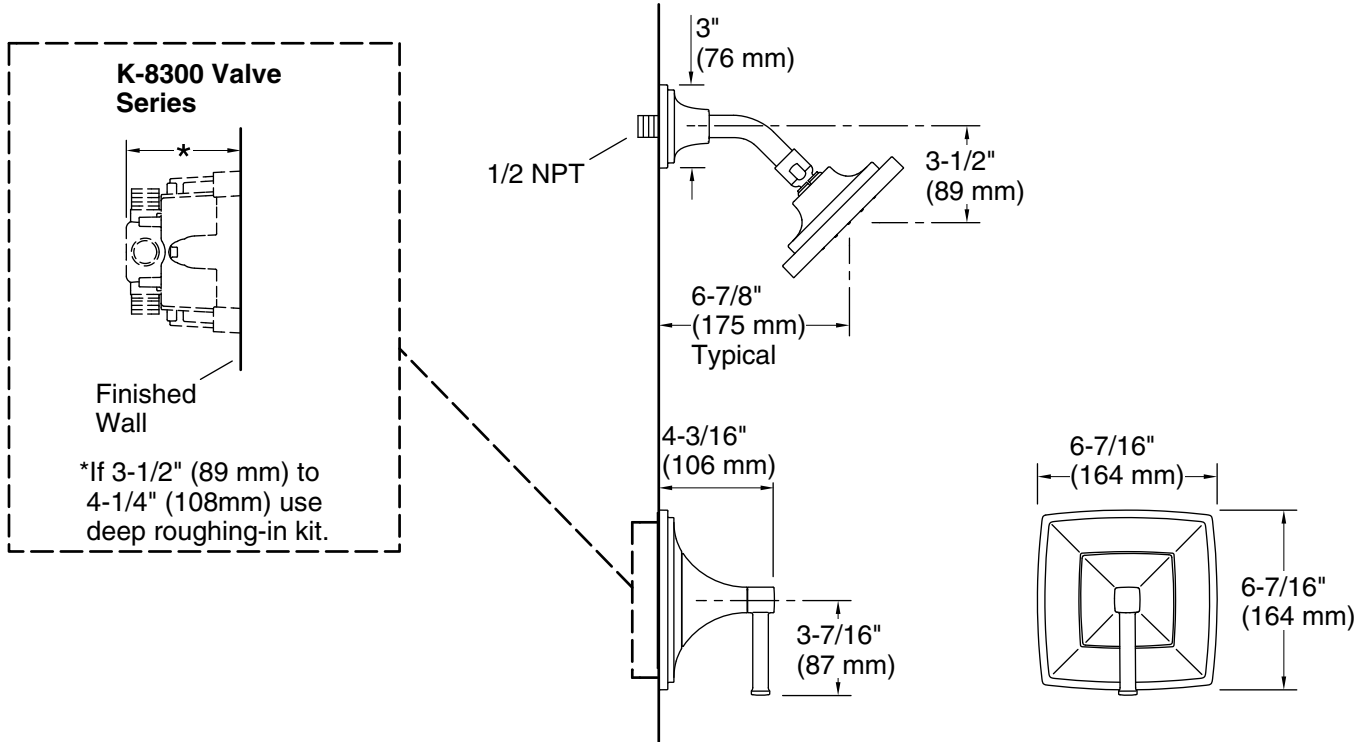

Features

- Pressure-balancing diaphragm technology maintains outlet temperature within +/-3°F during water pressure fluctuations.
- Antiscald protection.
- A single handle controls both on/off activation and temperature setting.
- Includes faceplate with ADA-compliant metal level handle.
- Includes single-function 1.75 gpm (6.6 lpm) showerhead.
- MasterClean™ sprayface features an easy-to-clean surface that withstands mineral buildup.
- Includes shower arm and flange.
- Coordinates with other products in the Riff collection.

K-2971-KS 3/4" Pressure-balancing Valve

Adapters, Rough-in and Extension Kits

10350

Range: 3-1/2" (89 mm) -
4-1/4" (108 mm)

Recommended Products/Accessories

K-23723 Faucet cleaner

Optional Products/Accessories

K-10350 Deep rough-in kit

K-10351 Test cap for K-8300 Series valve bodies

Codes/Standards

ASME A112.18.1/CSA B125.1

DOE - Energy Policy Act 1992

EPA WaterSense®

California Energy Commission (CEC)

KOHLER® Faucet Lifetime Limited Warranty

Technical Information

All product dimensions are nominal.

Drain included: No

Showerhead/Body Spray:

Rated maximum flow: 1.75 gal/min (6.6 l/min)

Pressure: 45 psi (3.1 bar)

Notes

Install this product according to the installation instructions.