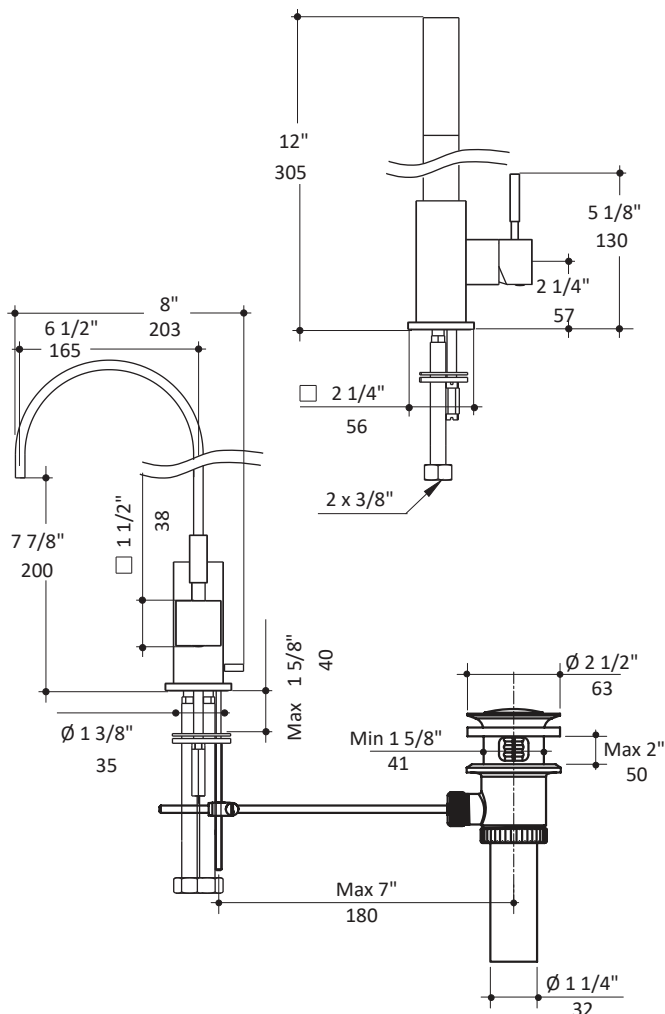

### Specifications:

<b>Installation:</b>	deck mount 1-hole, single lever
<b>Exterior Dimensions:</b>	H: 12" SPOUT: 6 1/2"
<b>Material:</b>	solid brass construction
<b>Water use:</b>	1.2 GPM
<b>Pop-up:</b>	yes
<b>Finishes:</b>	CR - polished chrome NI - brushed nickel
<b>Cutout Size:</b>	Ø 1 3/8"
<b>Accessories included:</b>	24" flexible hot/cold water supply lines, pop-up drain

LACAVA reserves the right to revise any dimension or information on this sheet without notice. Dimensions are nominal and may vary within an industry accepted tolerance of 1/4". Drawings provided herein are meant to give the user an idea of the product and are not made to scale. Location of plumbing is meant for reference, your specific application may vary.  
Revised: 03/20/2019