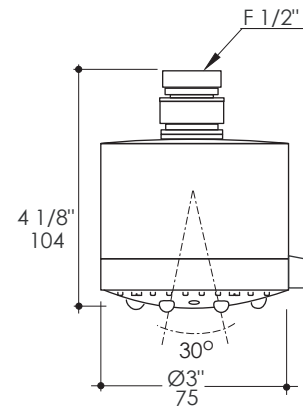

### Features:

- Tilting round shower head with five function variable spray
- Wall-mount installation recommended
- Arm and flange sold separately
- Easy-clean rubber nozzles
- Flow rate: 5.6 GPM Max at 60 PSI (varies by shower function) & 1.3 GPM Min
- Includes flow reducer 2.5 GPM
- Meets and exceeds the following standard: ASME A112.18.1-2012/CSA B125.1-12

### Recommended Accessories:

- Item #380H2: Wall-mount round shower arm with flange curving 90 degrees (shown)
- Item #400A: Wall-mount round shower arm with flange curving under 45 degree angle
- Item #12340: Built-in single-lever mixer with round escutcheon

### Notes:

Drawings provided herein are meant to give the user an idea of the product and are not made to scale. The size in inches is rounded up to the nearest 1/16".

LACAVA is committed to the highest level of customer service. Please feel free to contact us at 1-888-522-2823 (toll free) or by email at [info@lacava.com](mailto:info@lacava.com) for technical assistance or any general inquiries.