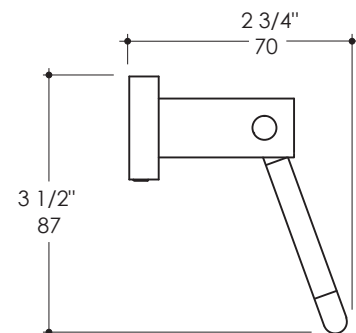

Kubista Toilet Paper Holder Item #4908

Features:

- Wall-mount toilet paper holder
- Brass construction
- Includes mounting hardware

Finish Options:

- CR - Polished Chrome
- NI - Brushed Nickel

Product Specifications:

Notes:

Drawings provided herein are meant to give the user an idea of the product and are not made to scale. The size in inches is rounded up to the nearest 1/16".

LACAVA is committed to the highest level of customer service. Please feel free to contact us at 1-888-522-2823 (toll free) or by email at info@lacava.com for technical assistance or any general inquiries.

Rev. 05-22-2017

Paper roll space width max. 4 3/8" (110mm)