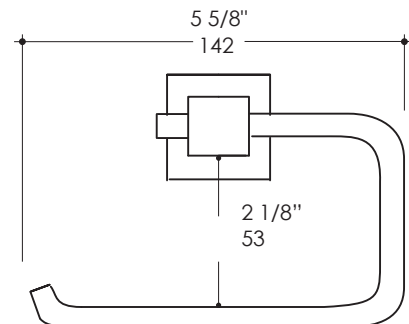

Kubista Toilet Paper Holder Item #4908

Features:

- Wall-mount toilet paper holder
- Brass construction
- Includes mounting hardware

Finish Options:

- CR - Polished Chrome
- NI - Brushed Nickel

Product Specifications:

Notes:

Drawings provided herein are meant to give the user an idea of the product and are not made to scale. The size in inches is rounded up to the nearest 1/16".

LACAVA is committed to the highest level of customer service. Please feel free to contact us at 1-888-522-2823 (toll free) or by email at info@lacava.com for technical assistance or any general inquiries.

Rev. 05-22-2017

Paper roll space width max. 4 3/8" (110mm)