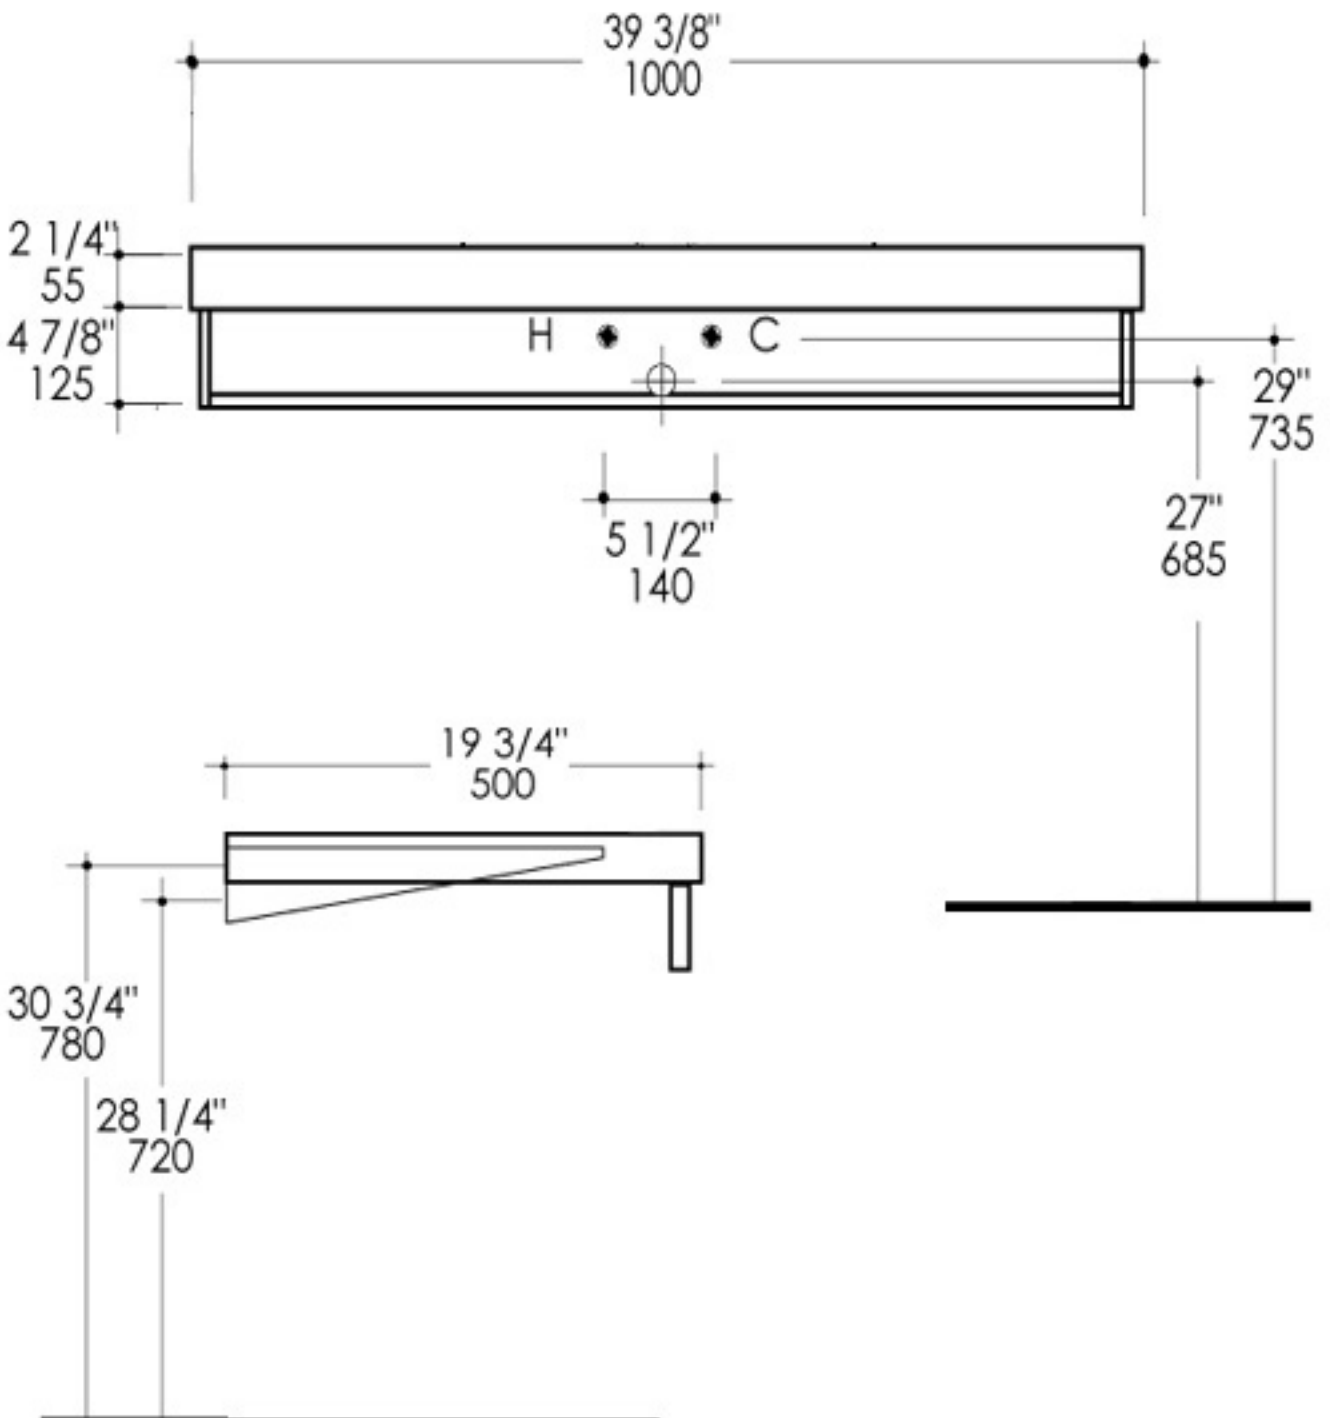

LACAVA

www.lacava.com info@lacava.com

PLAZA
COUNTERTOP # 8443, TOWEL BAR # 8414

Note:

Drawings provided herein are meant to give the user an idea of the products and are not made to scale. The sizes in inches are rounded up to the nearest 1/16. For further information, refer to the installation instructions included with your shipment.