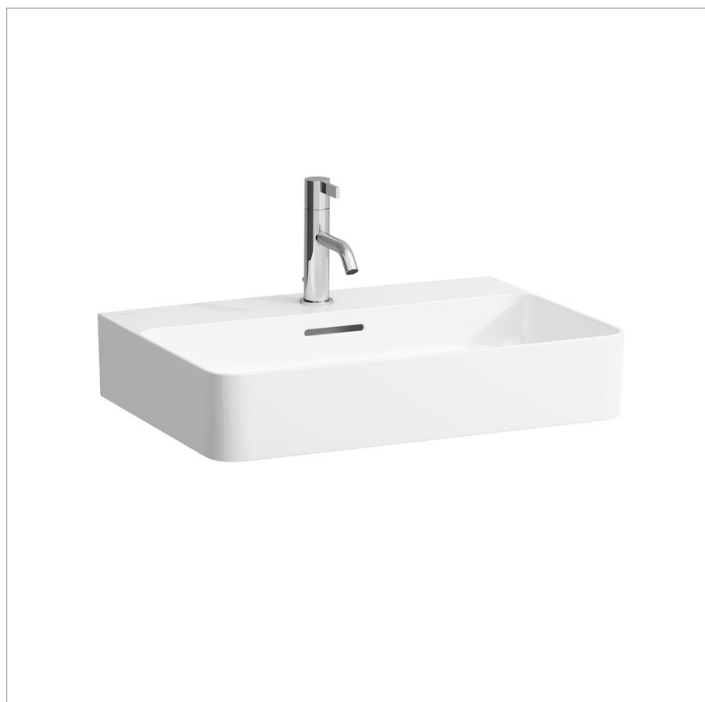

VAL

816283

Countertop Washbasin

Dimensions

Length: 23 10/16 inch

Width: 16 9/16 inch

Height: 4 8/16 inch

Options

Weight (lb)

104 one tap hole, center	28
109 without tap hole	28
136 three tap holes US/CAN, 8 inch spread	28

Mounting accessories included

Template, part nr. 896283

Mounting accessories excluded

Mounting set M6/16" x 5 8/16" (M10 x 140 mm), part nr. 899882

Specification text

Countertop Washbasin VAL

SaphirKeramik (unique extra strong ceramic material)

Inside dimensions: 23 2/16" x 11 9/16"

Meets or exceeds the following:

ASME 112.19.2, cUPC/IAPMO listed

Features:

Rectangular basin, wall mounted

Undersurface ground

Overflow channel glazed

Limited 5 year warranty

Related products

411050 Washtop without cut out

410950 Washtop without cut out

411000 Washtop without cut out