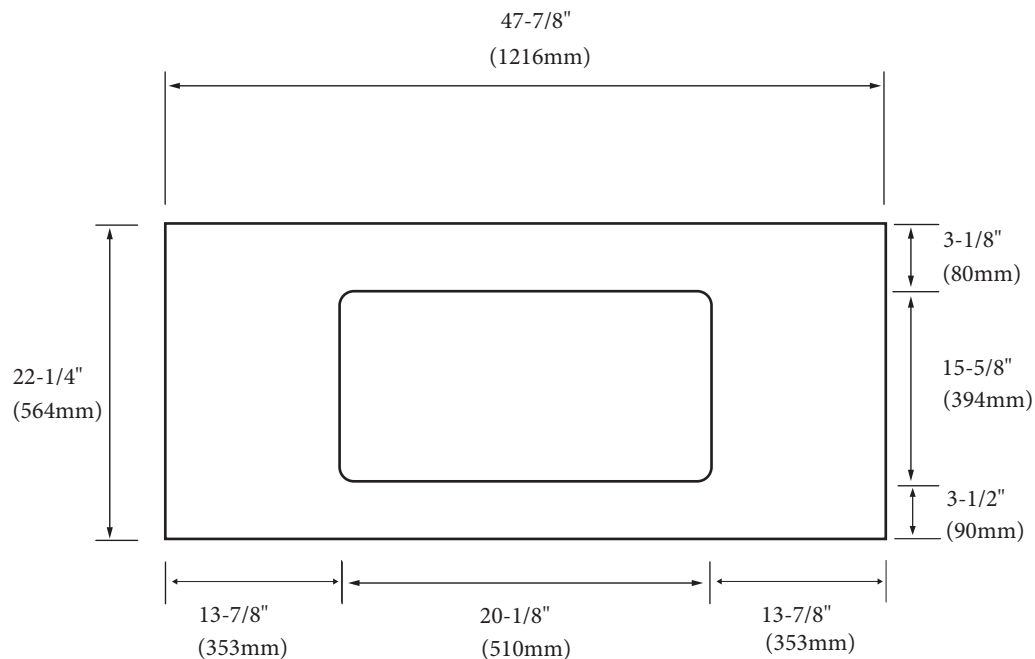

Glass Top/Basin 48"

Specification & Installation Guide

FEATURES

- Design: Glass Countertop
- Material: Tempered Glass
- Type: Above-counter with pre cut-out hole
- Dimension: 47-7/8" (1216 mm)L x 22-1/4" (564 mm)W x 5/8" (15 mm)H
- Pre cut-out hole for Madeli semi-recess ceramic basin CB-7124-WH or CB-6124-WH
- 4"H backsplash is included
- Packaging Dimensions: 52" (1321mm) x 27" (686mm) x 3" (76mm)
- Gross Weight: 53 lbs (24 kg)

FINISHES

- Winter White (WW)
- Smoke Grey (SM)

For clarification, please contact Madeli Customer Care at (800)-819-6988 or (305)-718-8817 Ext. 1

All dimensions are approximate and subject to standard tolerance. Specifications subject to change without prior notice.