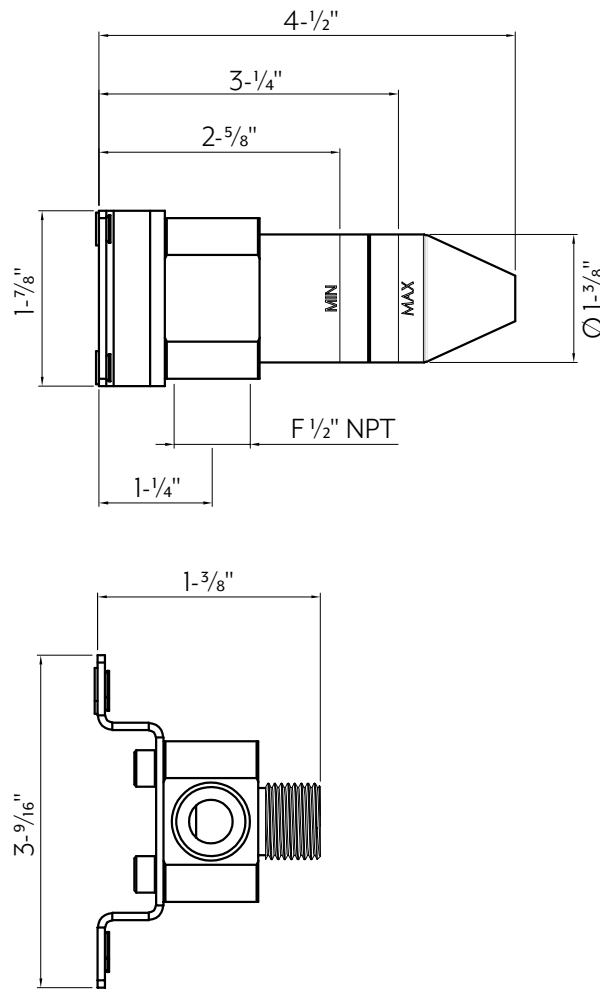

SPIN

Required Pot Filler Rough

GE-PF-R

FB Forte Brands™

393 Fortune Blvd, Milford, MA 01757 USA

1.844.992.8371

fortebrands.com

Exclusively distributed in North America by Forte Brands.