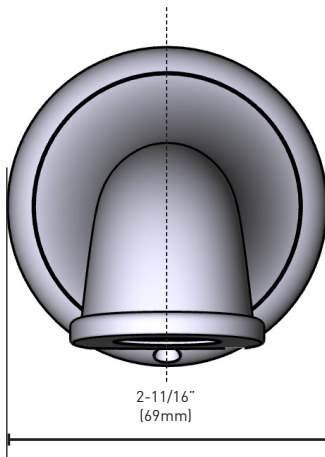

DESCRIPTION

- Metal construction with various finishes identified by suffix
- 10" Ultra thin tub spout allows for a longer distance between the wall and the tub
- Designed to be installed on MANCIS, MANCXS, or MANXS brass spout manifolds

Dartmoor™

10" NON-DIVERTING TUB SPOUT

MODELS: TF3858
TF3858BL
TF3858BN
TF3858ORB

CRITICAL DIMENSIONS

DO NOT SCALE