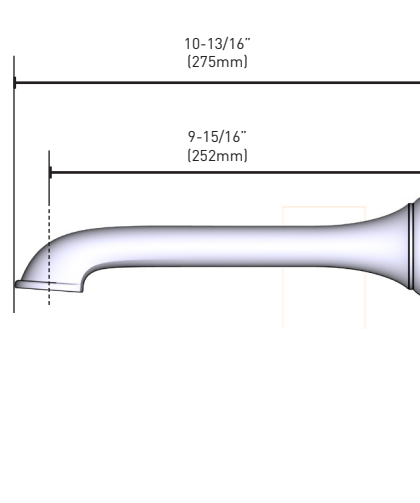

DESCRIPTION

- Metal construction with various finishes identified by suffix
- 10" Ultra thin tub spout allows for a longer distance between the wall and the tub
- Designed to be installed on MANCIS, MANCXS, or MANXS brass spout manifolds

Dartmoor™

10" NON-DIVERTING TUB SPOUT

MODELS: TF3858
TF3858BL
TF3858BN
TF3858ORB

CRITICAL DIMENSIONS

DO NOT SCALE