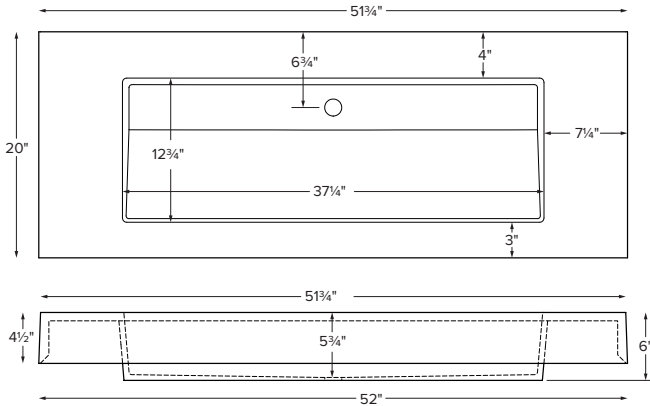

Metropolis

Bowl will be partially exposed when wall-mounted without a vanity. See line drawing below.

MODEL MTCS-767D
51.75" x 20" x 4.5"
WALL-MOUNTED
SculptureStone®
80 lbs / 36 kg

2" x 12" carrier arms (CCA2WM) recommended for installation

CONSTRUCTION AND STANDARD FEATURES

- Single-bowl design; 1.5" drain opening.
- Sink comes without an overflow. Check local codes. Optional integrated overflow is available.
- Optional integrated overflow must be situated in rear of sink. This model will not accommodate a front overflow.
- Wall-mount sinks have an open back to accommodate carrier arms for installation. Mounting hardware is not included. See installation manual for more details.
- One-piece construction using Engineered SculptureStone® (ESS) material.
- This material is non-porous, stain-, mold- and mildew-resistant.
- Approximately 70% of the material is organic, including minerals mined from the earth, making it "Green".
- Five-Year Limited Residential Warranty.

• Before discarding packaging, check for accessories that may be inside.
 • All product measurements are ±1/2".
 • Specifications and configurations are subject to change without notice.
 • Measurements herein supersede all others published prior to publication date below.