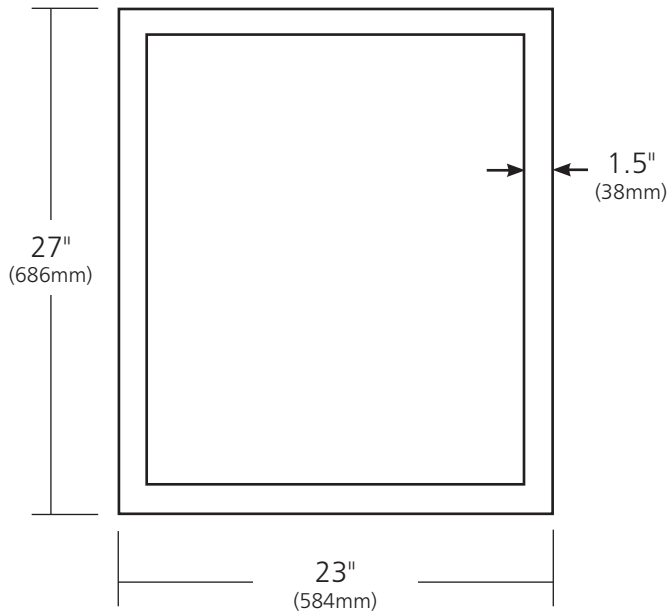

SPECIFICATIONS

HAVANA MIRROR

Cuzco Collection

MR508

PRODUCT DETAILS

- 23" x 27" (584mm x 686mm)
- Handcrafted, powder-coated steel frame
- Beveled glass

INSTALLATION

- Vertical or Horizontal
- Tabs for hanging integrated into back of frame

COORDINATING PRODUCTS

- Cuzco Vanity Collection

IMPORTANT

Due to the handcrafted nature of this product, it will vary in finish, texture, and other details. Dimensions may vary up to 1/2" (13mm).