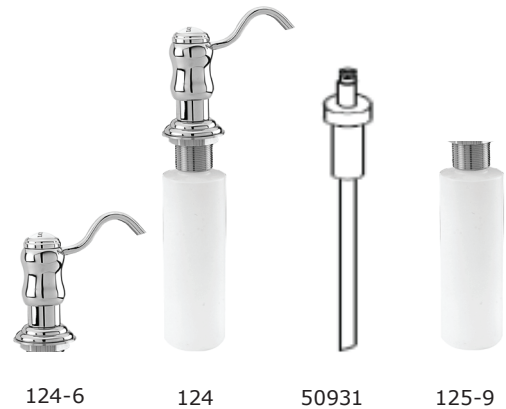

CHESTERFIELD

Soap/Lotion Dispenser

124

Also 124-6, 50931, 125-9

Features

- Solid brass construction
- Two piece brazed spout design
- Base with integral O-ring deck seal
- Removable spout for above deck refilling
- 8 fluid oz. (236 ml) capacity bottle included
- 3-5/16" (9.2 cm) spout height at outlet
- 2-15/16" (7.5 cm) spout reach (c-c)

Codes / Standards Compliance

Meets or exceeds the following at date of manufacture:

- All applicable US Federal and State material regulations

Colors / Finishes

- 10B: Oil Rubbed Bronze
- 15: Polished Nickel
- 15S: Satin Nickel - PVD
- 26: Polished Chrome
- Other: Refer to the Newport Brass catalog for additional color/finish options.

124-6

124

50931

125-9

Specified Model

Model	Description	Colors Finishes
124	Soap/Lotion Dispenser	<input type="checkbox"/> 10B <input type="checkbox"/> 15 <input type="checkbox"/> 15S <input type="checkbox"/> 26 <input type="checkbox"/> Other
124-6	Soap/Lotion Replacement Pump Head	<input type="checkbox"/> 10B <input type="checkbox"/> 15 <input type="checkbox"/> 15S <input type="checkbox"/> 26 <input type="checkbox"/> Other
50931	Soap/Lotion Replacement Pump	<input type="checkbox"/> NA
125-9	Soap/Lotion Replacement Bottle	<input type="checkbox"/> NA

* Note: Requires 1-1/4" to 1-11/16" through hole. Accommodates 2-1/16" maximum deck thickness.

Product Specification Add "Color / Finish" suffix to Model number, below.

The Soap / Lotion Dispenser shall be made of solid brass construction. Dispenser shall incorporate a removable top spout assembly for easy refilling access. Dispenser shall incorporate a refillable 8 fluid ounce (236 ml) capacity container. Product shall incorporate a 3-5/16" (9.2 cm) spout height at outlet and a 2-15/16" (7.5 cm) spout reach (c-c). Soap / Lotion Dispenser shall be Newport Brass Model 124/_____.