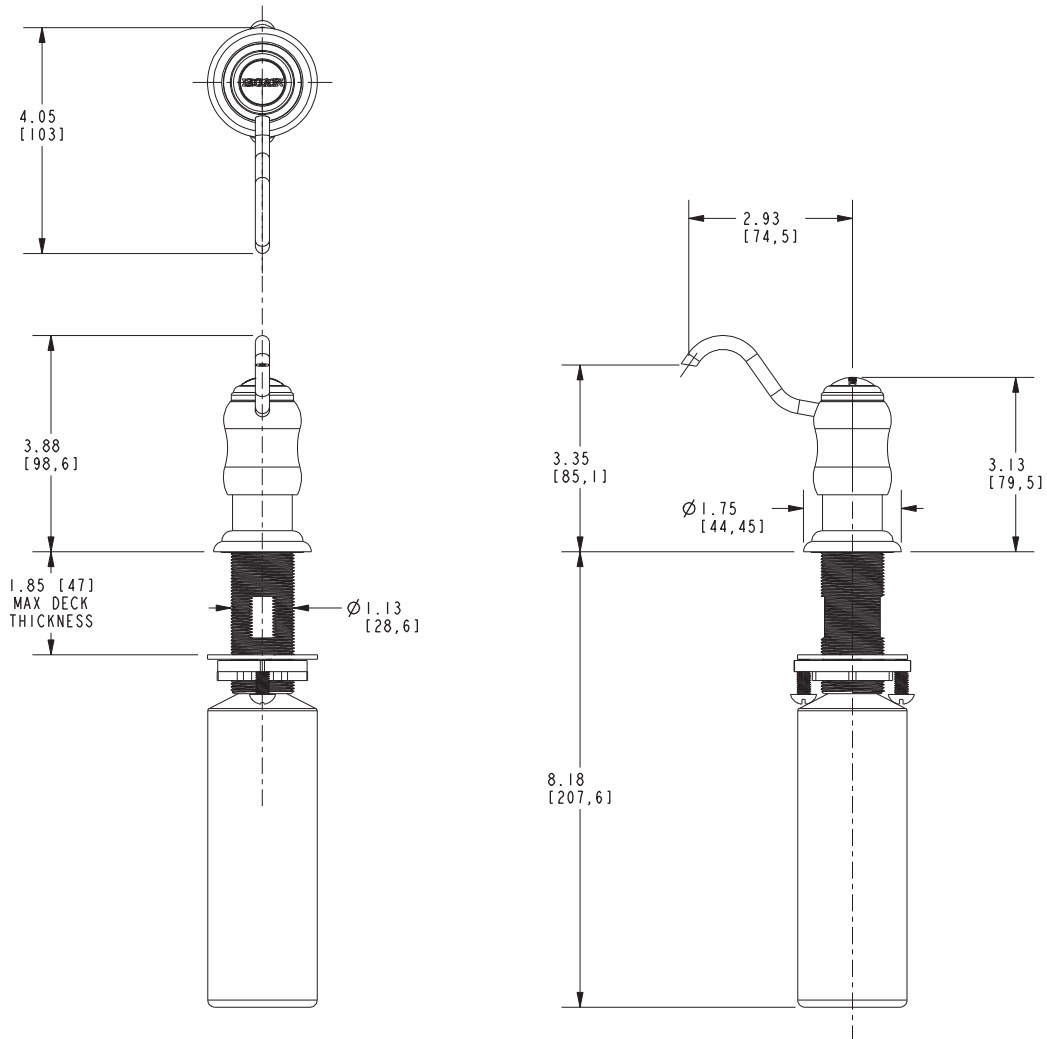

CHESTERFIELD

Soap/Lotion Dispenser

124

Also 124-6, 50931, 125-9

Features

- Solid brass construction
- Two piece brazed spout design
- Base with integral O-ring deck seal
- Removable spout for above deck refilling
- 8 fluid oz. (236 ml) capacity bottle included
- 3-5/16" (9.2 cm) spout height at outlet
- 2-15/16" (7.5 cm) spout reach (c-c)

124-6

124

50931

125-9

Specified Model

Model	Description	Colors Finishes
124	Soap/Lotion Dispenser	<input type="checkbox"/> 10B <input type="checkbox"/> 15 <input type="checkbox"/> 15S <input type="checkbox"/> 26 <input type="checkbox"/> Other
124-6	Soap/Lotion Replacement Pump Head	<input type="checkbox"/> 10B <input type="checkbox"/> 15 <input type="checkbox"/> 15S <input type="checkbox"/> 26 <input type="checkbox"/> Other
50931	Soap/Lotion Replacement Pump	<input type="checkbox"/> NA
125-9	Soap/Lotion Replacement Bottle	<input type="checkbox"/> NA

* Note: Requires 1-1/4" to 1-11/16" through hole. Accommodates 2-1/16" maximum deck thickness.

Product Specification Add "Color / Finish" suffix to Model number, below.

The Soap / Lotion Dispenser shall be made of solid brass construction. Dispenser shall incorporate a removable top spout assembly for easy refilling access. Dispenser shall incorporate a refillable 8 fluid ounce (236 ml) capacity container. Product shall incorporate a 3-5/16" (9.2 cm) spout height at outlet and a 2-15/16" (7.5 cm) spout reach (c-c). Soap / Lotion Dispenser shall be Newport Brass Model 124/_____.

124

Product Dimensions are provided for reference only. For specific product installation guidelines, please reference the Installation Instructions of the product being installed.

Chesterfield Soap/Lotion Dispenser 124