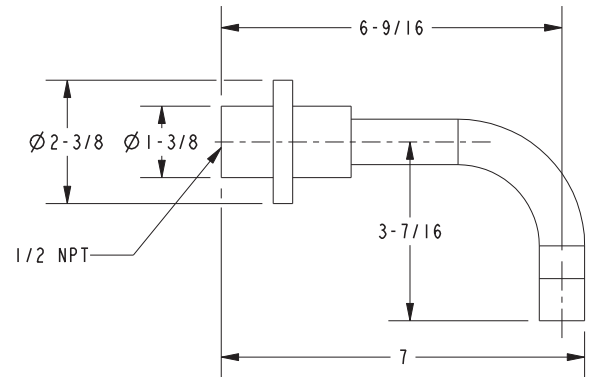

## Product Specification Add "Color / Finish" suffix to Model number, below.

The Wall-Mounted Tub Trim shall be made of solid brass construction. Wall-Mounted Tub Trim shall include ADA compliant lever handles and a 7" (17.8 cm) tub spout that incorporates a 1/2" NPT inlet fitting. Wall-Mounted Tub Trim shall be Newport Brass Model 3-1505/\_\_\_\_ and Newport Brass rough valve shall be 1-500.

## PRODUCT DIMENSIONS *(Units are in inches)*

NOTE:

 CUT ALL - THREAD 1/2" SHORTER THAN STEM