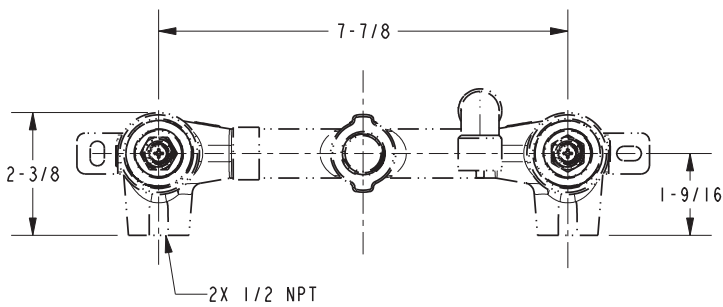

## Product Specification Add "Color / Finish" suffix to Model number, below.

The Wall-Mounted Tub Trim shall be made of solid brass construction. Wall-Mounted Tub Trim shall include ADA compliant lever handles and a 7" (17.8 cm) tub spout that incorporates a 1/2" NPT inlet fitting. Wall-Mounted Tub Trim shall be Newport Brass Model 3-1505/\_\_\_\_ and Newport Brass rough valve shall be 1-500.

## PRODUCT DIMENSIONS *(Units are in inches)*

NOTE:

 CUT ALL - THREAD 1/2" SHORTER THAN STEM