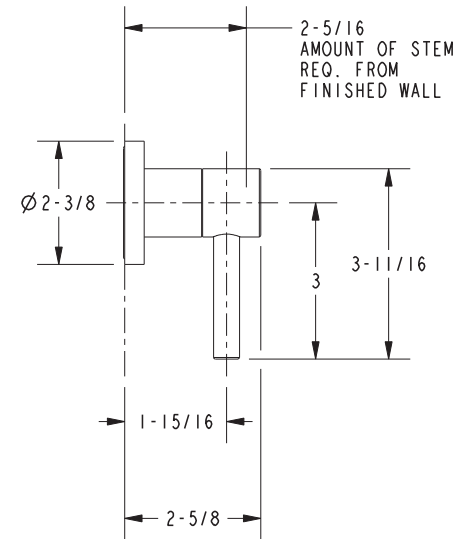

## Product Specification Add "Color / Finish" suffix to Model number, below.

The Wall-Mounted Tub Trim shall be made of solid brass construction. Wall-Mounted Tub Trim shall include ADA compliant lever handles and a 7" (17.8 cm) tub spout that incorporates a 1/2" NPT inlet fitting. Wall-Mounted Tub Trim shall be Newport Brass Model 3-1505/\_\_\_\_ and Newport Brass rough valve shall be 1-500.

## PRODUCT DIMENSIONS *(Units are in inches)*

NOTE:

 CUT ALL - THREAD 1/2" SHORTER THAN STEM