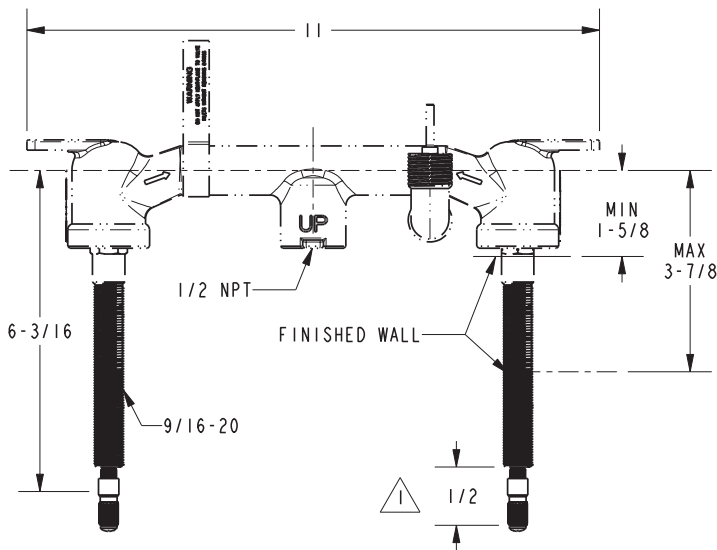

## Features

- Solid brass construction
- ADA compliant contemporary lever handles
- 7" (17.8 cm) spout length
- 1/2" NPT spout inlet fitting
- Intended for use with Newport Brass rough valve as specified (Required Accessory)
- Rough valve incorporates a brass valve body assembly
- Rough valve incorporates quarter-turn washerless ceramic disc valve cartridges

## Product Specification Add "Color / Finish" suffix to Model number, below.

The Wall-Mounted Tub Trim shall be made of solid brass construction. Wall-Mounted Tub Trim shall include ADA compliant lever handles and a 7" (17.8 cm) tub spout that incorporates a 1/2" NPT inlet fitting. Wall-Mounted Tub Trim shall be Newport Brass Model 3-1505/\_\_\_\_ and Newport Brass rough valve shall be 1-500.

## PRODUCT DIMENSIONS *(Units are in inches)*

NOTE:

 CUT ALL - THREAD 1/2" SHORTER THAN STEM