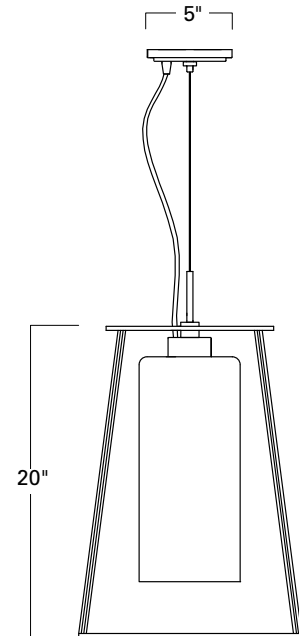

CERE
5389

Project Name _____

Fixture Type _____

Quantity _____

Norwell | Lighting

I L E X

Custom Metalcraft

5389-MB-CL

5389-PN-CL

Top View

Product Name / Model / Dimensions				Finish Options	Diffuser	Lamping Options
CERE - 5389				Standard Matte Black / MB Polished Nickel / PN	Standard Clear Glass / CL 6 1/4" W X 14 1/2"H	Standard 1- 60 Watt Medium Base T-10 Style Recommended
	Height	Width	Overall Height			
5389	20"	14 1/4"	Ships with 6' aircraft cable and 6' black cord			
Canopy 5"						