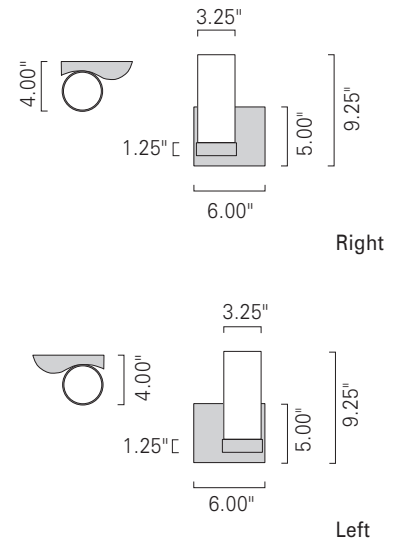

Wave Left Sconce - 8900
 Chrome (CH) Shiny Opal (SO)

Wave Right Sconce - 8901
 Chrome (CH) Shiny Opal (SO)

Product Name / Model / Dimensions			Finish Options	Glass	Lamping Options
Wave Double Sconce - 8902			Standard Brushed Nickel (BN) Chrome (CH)	Standard Shiny Opal (SO) 8.00" H X 3.25" W	Standard Incandescent (IN) (1) 60 Watt Max medium base T10 Edison
Height	Width	Projection			
9.25"	6.00"	4.00"			
Backplate					
Height	Width				
5.00"	6.00"				