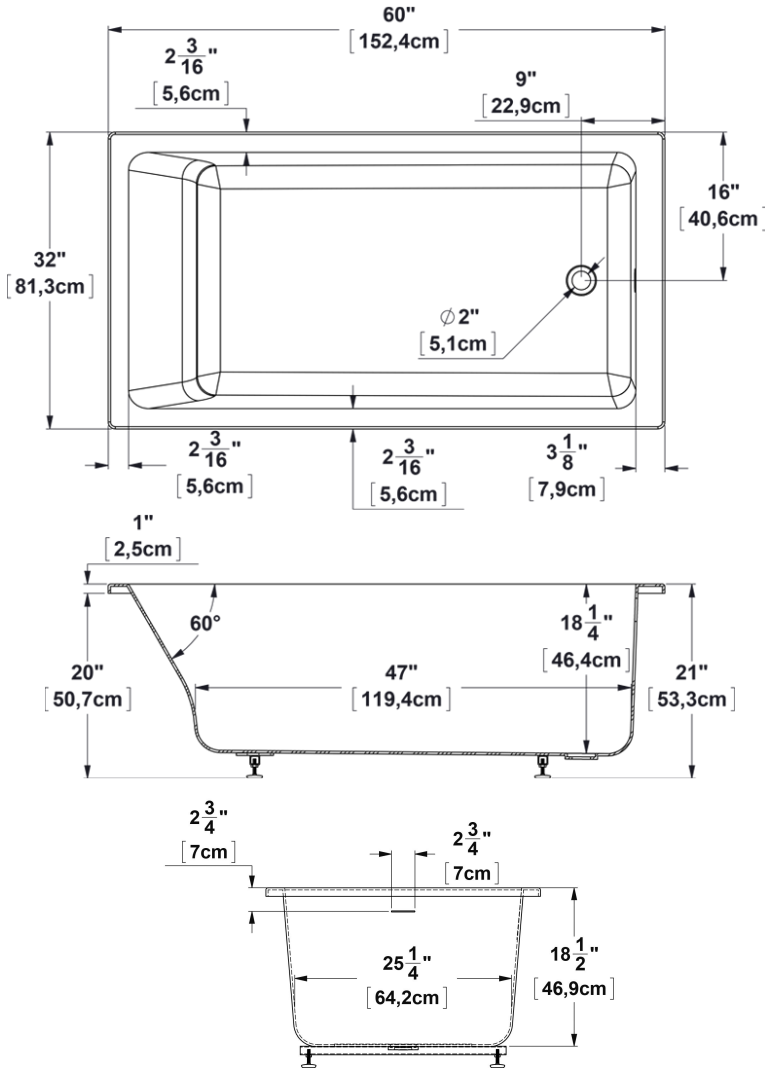

Viele 6032

Series : **Deck mount**

Nominal dimensions: **60" x 32" x 21" [152.4 cm x 81.3 cm x 53.3 cm]**

Seats : **1** Product code: **VI6032**

Draft revision : **2023061515102**

Lumbar support : yes Arm rests : no

Low-profile available : no

Draft and specs

Specifications
Capacity: 69 IMP Gal. / 89.9 US Gal. / 313.6 liters
AeroMassage™: 36 Easy Clean™ air jets
Super AeroMassage™: AeroMassage™ + 12 Easy Clean™ air jets
Comfort Air™: unavailable
Characteristics:

Remarks
All measures have a precision of ± 1/4" (0,63cm)
If a measure is present on one side only, part is symmetrical
*internal dimensions taken at 4" (10cm) from bath bottom
*capacity is measured by filling the bath to 1-1/2" under the overflow