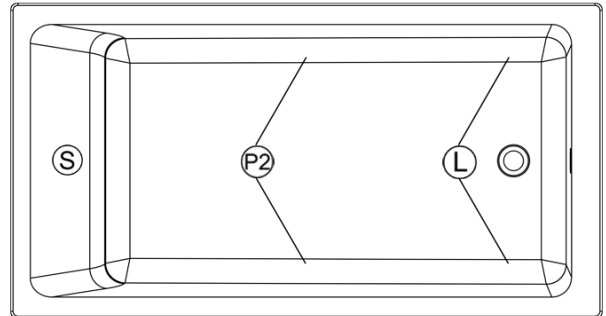

Legend	
S Blower	L Chromotherapy light
P2 Grab bar	C Keypad
Recommended faucets drilling location*	Deck cut-out line - - - - -

Additional(s) note(s)

If system, delivered with keypad not installed and remote control is included.

The overflow is factory installed, the drain is included but not installed.

*It is possible to install the faucets elsewhere on the product. The installer must verify that there are no piping or wires before drilling.

IMPORTANT NOTE: Specifications, dimensions and models are subject to change.

Visit our website <http://www.oceania-attitude.com> to access up-to-date dimensions and information. In all cases, information on the website is the most up-to-date.

Head office

591, avenue des Entreprises
Theftord Mines, Quebec
CANADA G6H 4B2

Contact numbers

Phone : 1-877-332-4224
Fax : 1-866-460-4334

Internet

Web : <http://www.oceania-attitude.com>
Email : info@bainsoceania.com