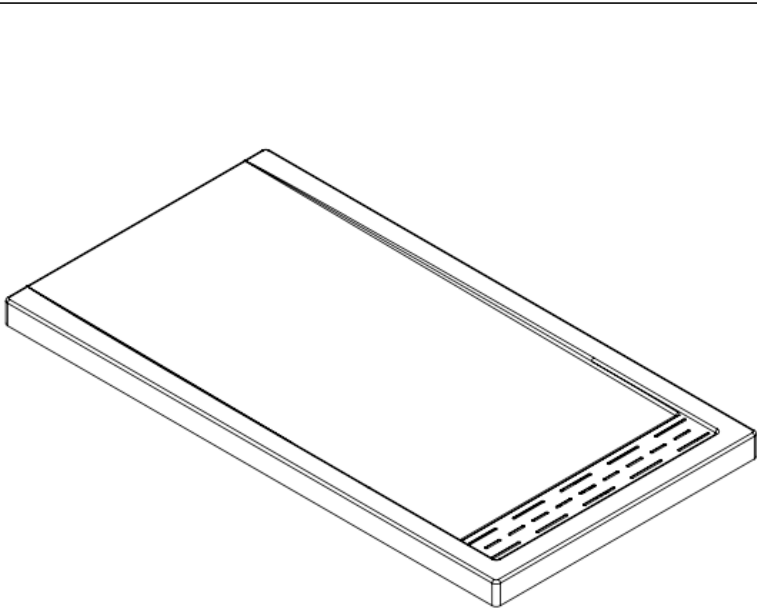

**Base 60x32 right hand linear drain cover**

Product code: **SB60R32LI**

Nominal dimensions: **60" x 32" x 2.625" [152.4 cm x 81.3 cm x 6.7 cm]**

Material: **acrylic**

Draft revision : **20171002102000**

**Draft and specs**

Specifications	
Textured floor:	<b>no</b>
Footrest:	<b>no</b>
Characteristics:	

Remarks	
All measures have a precision of $\pm 1/4"$ (0,63cm) If a measure is present on one side only, part is symmetrical	

Available options	
Shower seat:	
Shower door :	<b>FP32 EKO60 EKO60R32 PBSD60 PBSD60R32 PBSD60R232</b>

Additional note(s):  
Linear white drain cover included. Integrated tile flanges not shown. To be specified when ordering. Aluminum tile flanges can be supplied as an option. \*The "X" configuration has no tiling flange. The aluminum tile flanges are provided, but not factory installed.