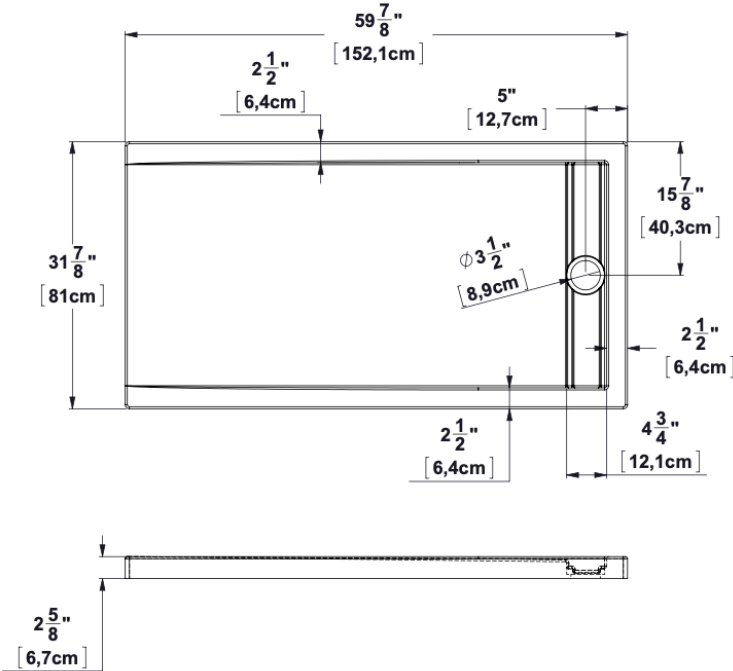

**Base 60x32 right hand linear drain cover**

Product code: **SB60R32LI**

Nominal dimensions: **60" x 32" x 2.625" [152.4 cm x 81.3 cm x 6.7 cm]**

Material: **acrylic**

Draft revision : **20171002102000**

**Draft and specs**

Specifications	
Textured floor:	<b>no</b>
Footrest:	<b>no</b>
Characteristics:	

Remarks	
All measures have a precision of $\pm 1/4"$ (0,63cm) If a measure is present on one side only, part is symmetrical	

Available options	
Shower seat:	
Shower door :	<b>FP32 EKO60 EKO60R32 PBSD60 PBSD60R32 PBSD60R232</b>

Additional note(s):  
Linear white drain cover included. Integrated tile flanges not shown. To be specified when ordering. Aluminum tile flanges can be supplied as an option. \*The "X" configuration has no tiling flange. The aluminum tile flanges are provided, but not factory installed.