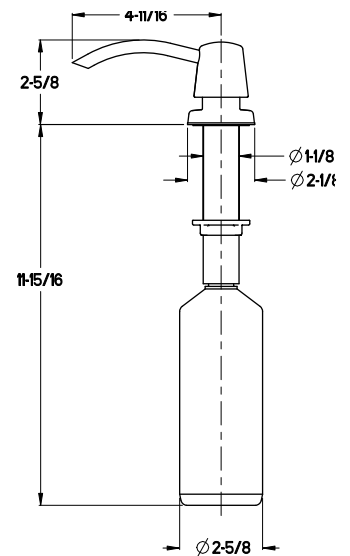

### Features

- 1.8 GPM Flow Rate
- Convert to LEED Requirements with Separate Insert: Low Flow Regulator 941-786: 1.5 GPM
- 3 Function Pull-Down Sprayer (Stream, Spray, and Pause)
- All Metal Construction
- Includes Optional Deckplate
- Includes Metal Soap Dispenser
- Self Cleaning Spray Head
- Pforever Seal™ Ceramic Disc Valve
- Pforever Warranty®

## Dimensions

### Top Filling Soap Dispenser

### 36 Inch Supply Lines with 3/8 Female Compression Brass Connections