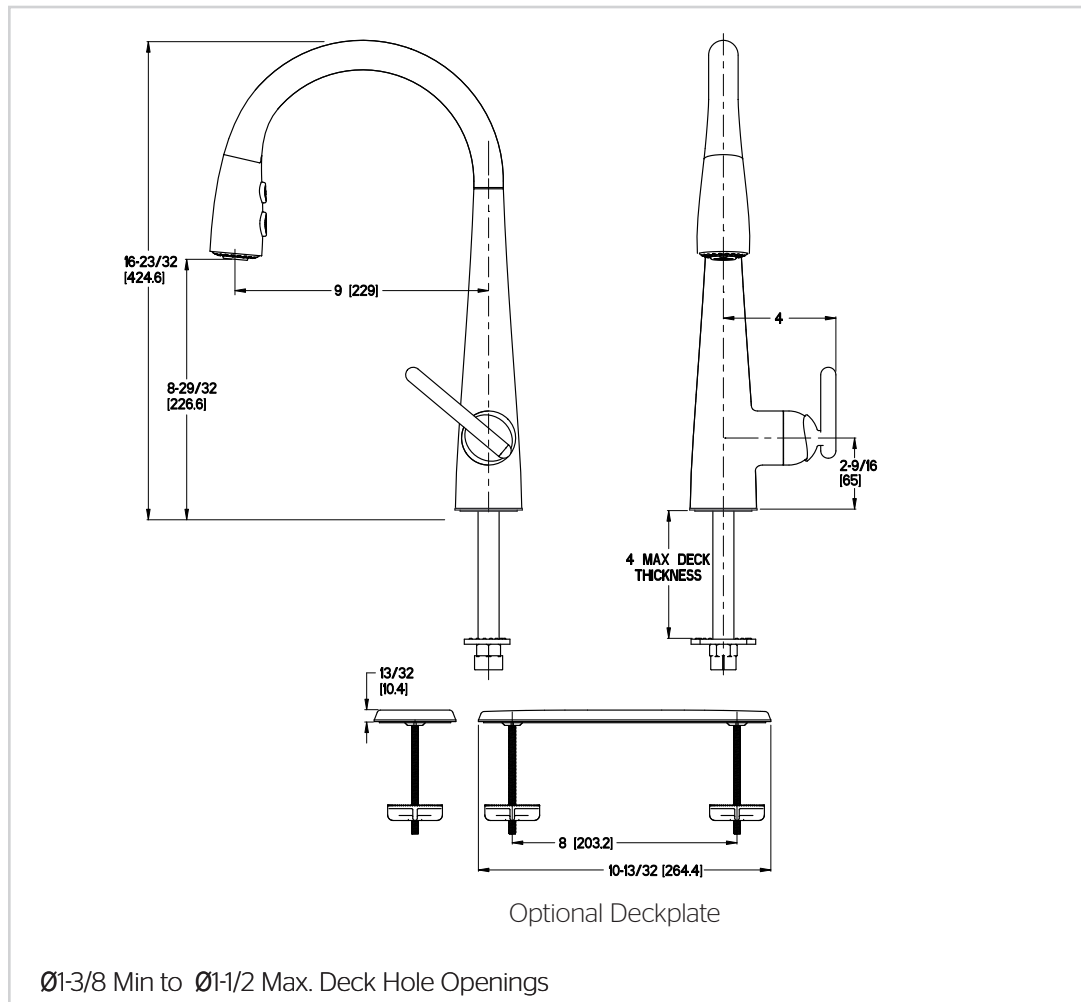

### Features

- 1.8 GPM Flow Rate
- Convert to LEED Requirements with Separate Insert: Low Flow Regulator 941-786: 1.5 GPM
- 3 Function Pull-Down Sprayer (Stream, Spray, and Pause)
- All Metal Construction
- Includes Optional Deckplate
- Includes Metal Soap Dispenser
- Self Cleaning Spray Head
- Pforever Seal™ Ceramic Disc Valve
- Pforever Warranty®

## Dimensions

### 36 Inch Supply Lines with 3/8 Female Compression Brass Connections