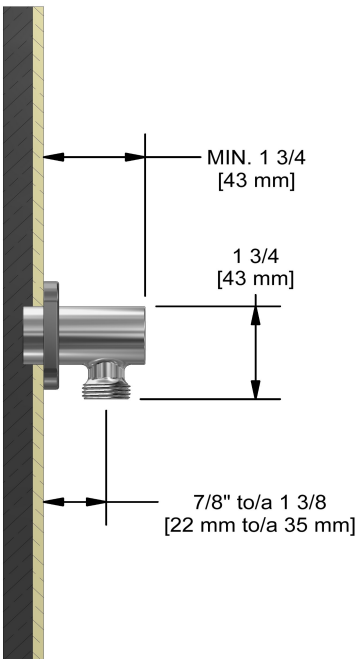

Sizes, models and finishes may differ from thoses presented.

Warranty

This **Riobel Inc.** product you have purchased carries a Limited Lifetime Warranty on the chrome, PVD finish, blacks and all working parts and is guaranteed from the initial purchase date against all manufacturing defects. All other finishes, including plastic components, are guaranteed for one year. All electric and/or electronic parts are covered by a 5-year limited warranty.

Customer Service

Ontario, West Canada : 888-287-5354 Quebec, Maritimes, United States : 866-473-8442