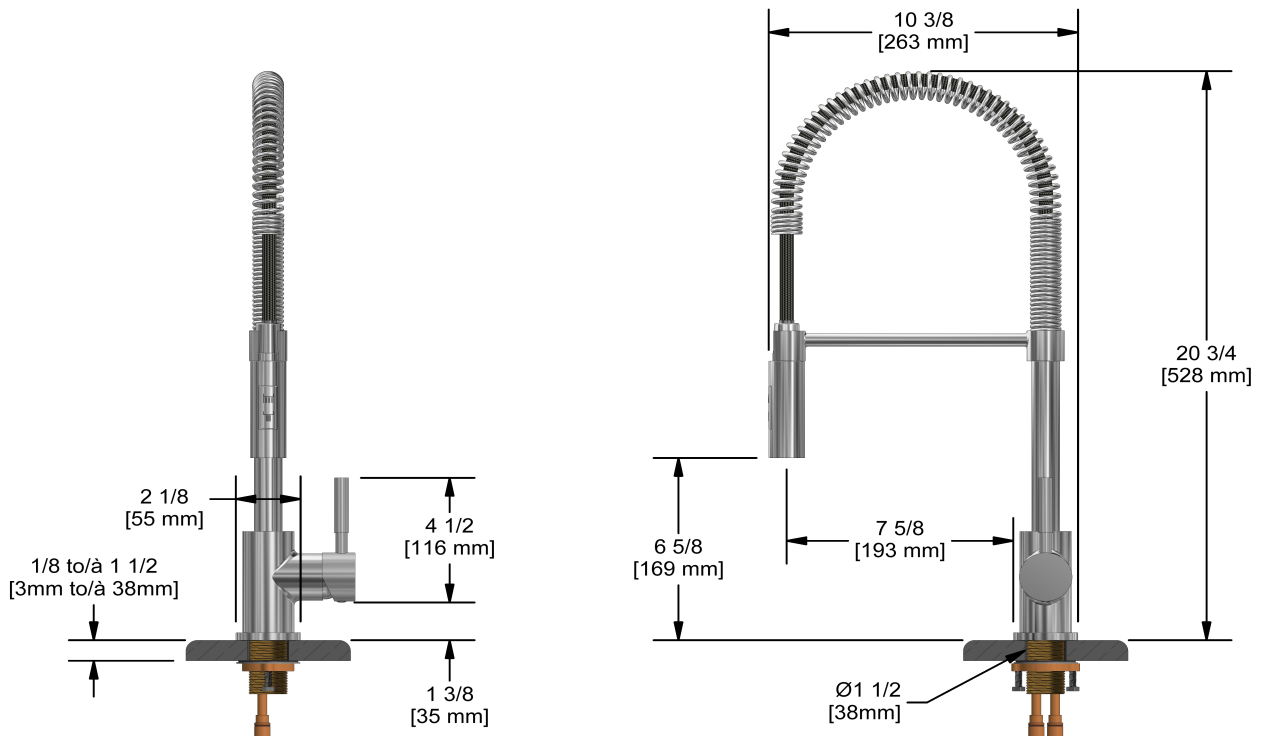

Sizes, models and finishes may differ from those presented.

Warranty

This **Riobel Inc.** product you have purchased carries a Limited Lifetime Warranty on the chrome, PVD finish, blacks and all working parts and is guaranteed from the initial purchase date against all manufacturing defects. All other finishes, including plastic components, are guaranteed for one year. All electric and/or electronic parts are covered by a 5-year limited warranty.

Customer Service

Ontario, West Canada : 888-287-5354 Quebec, Maritimes, United States : 866-473-8442