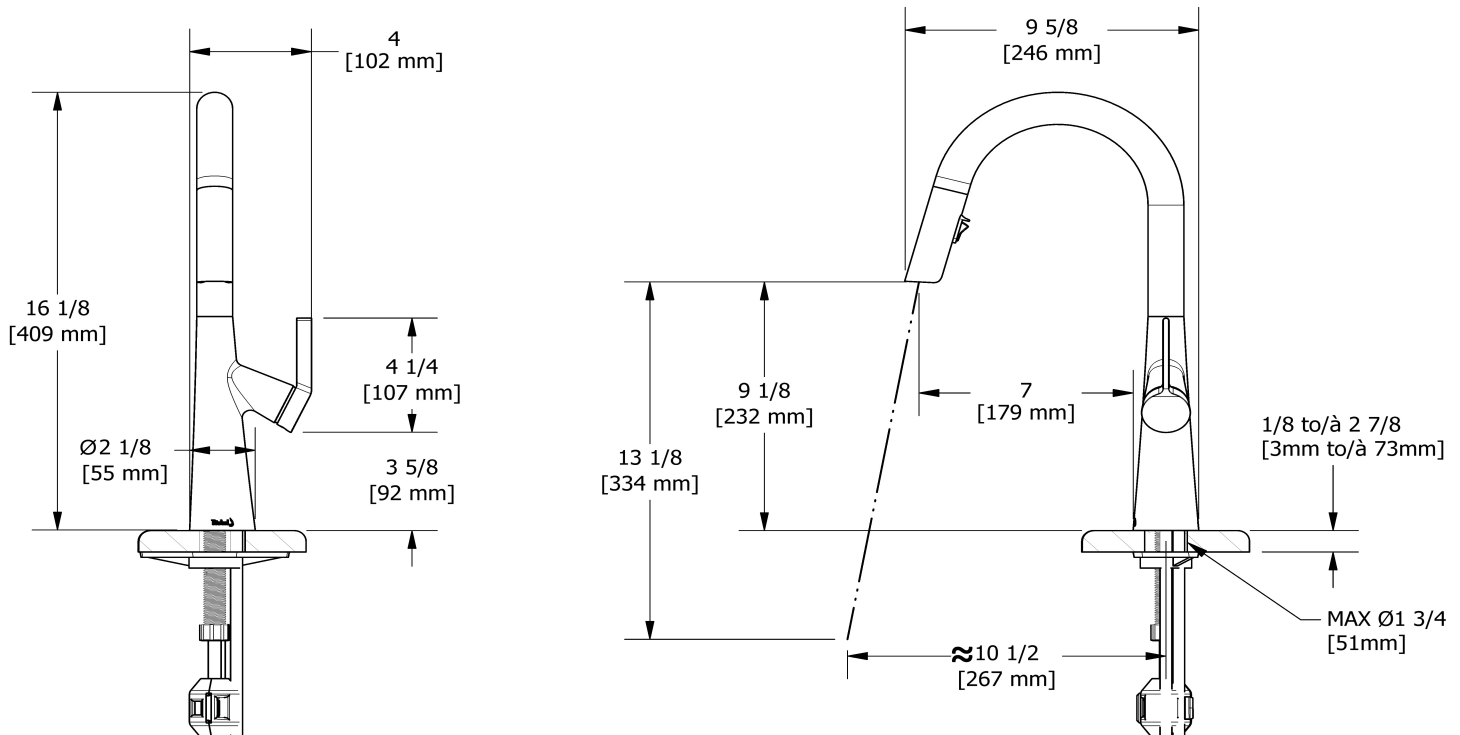

Certifications

- CSA B125.1
- NSF/ANSI standard 61 and 372
- ASME A112.18.1

Sizes, models and finishes may differ from thoses presented.

Warranty

This **Riobel Inc.** product you have purchased carries a Limited Lifetime Warranty on the chrome, PVD finish, blacks and all working parts and is guaranteed from the initial purchase date against all manufacturing defects. All other finishes, including plastic components, are guaranteed for one year. All electric and/or electronic parts are covered by a 5-year limited warranty.

Customer Service

Ontario, West Canada : 888-287-5354 Quebec, Maritimes, United States : 866-473-8442

2020.06.11