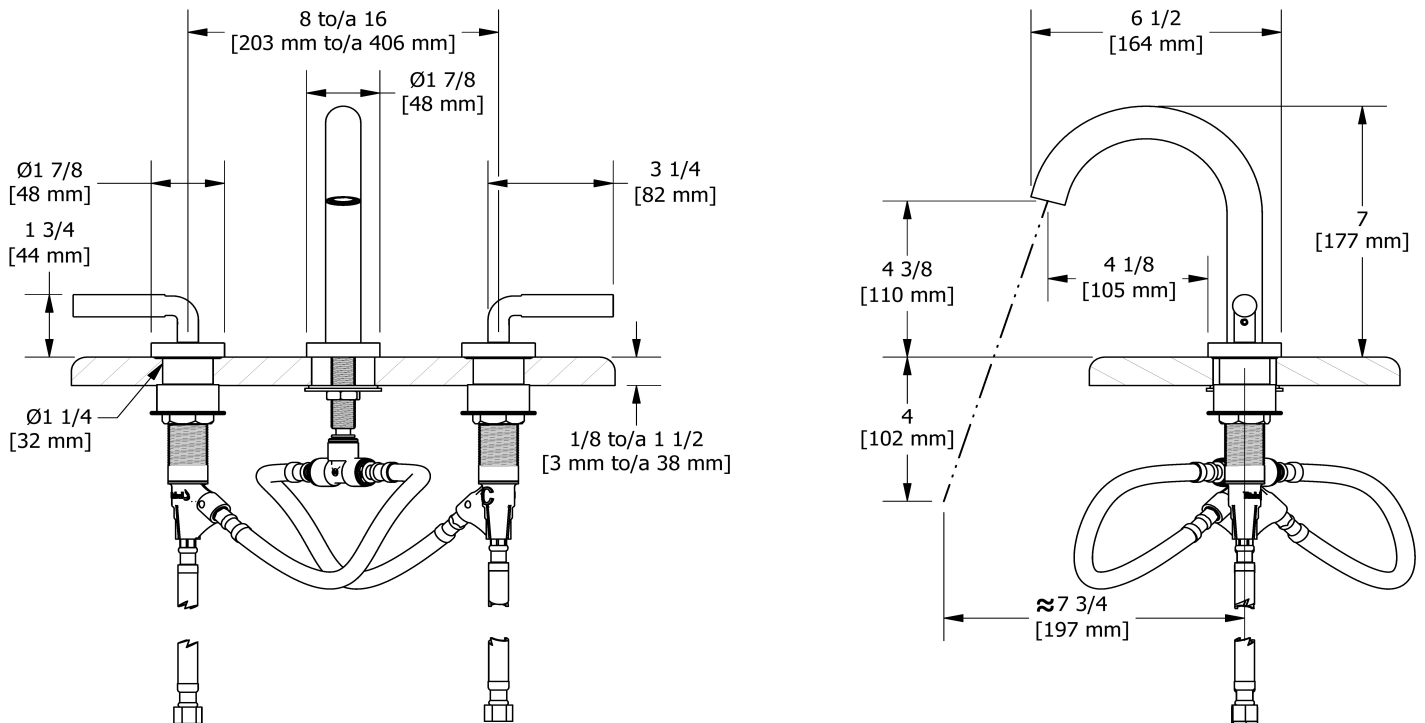

Certifications

- CSA B125.1
- NSF/ANSI standard 61 and 372
- ASME A112.18.1
- CMR248 Approval
- ADA