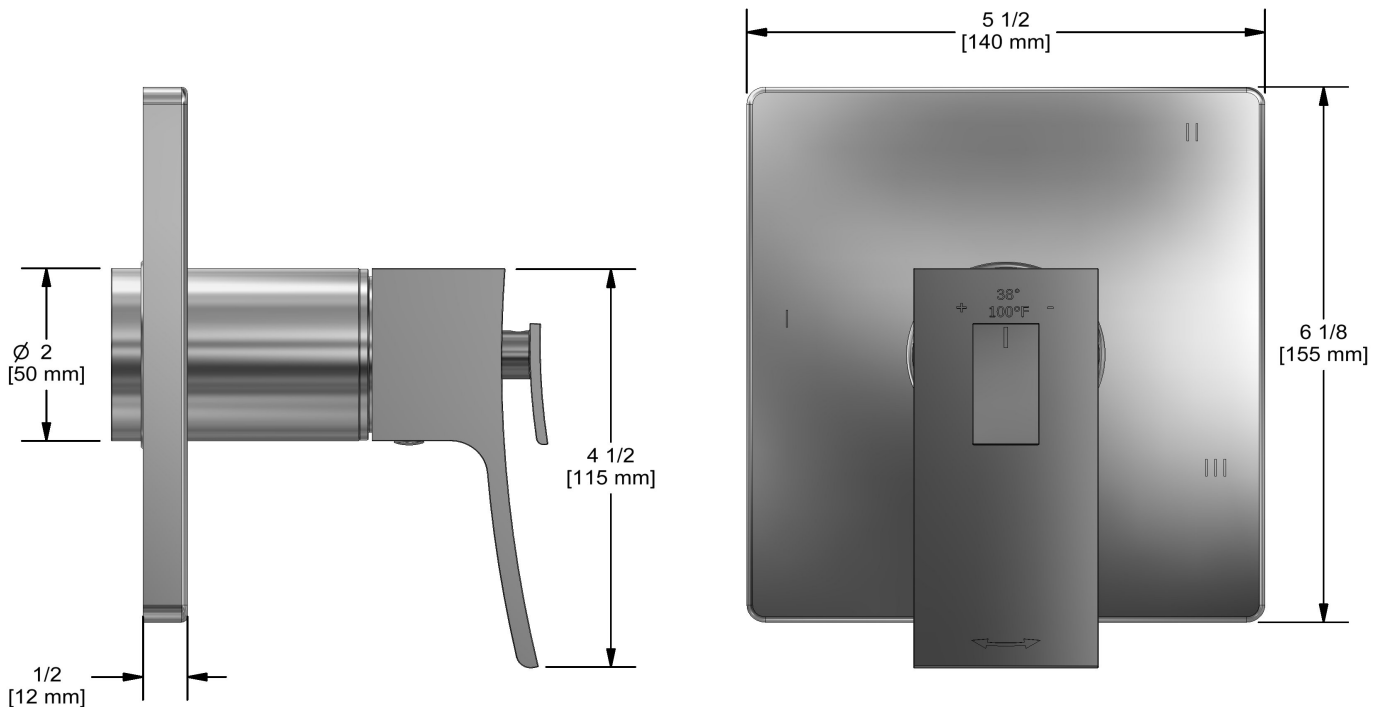

3-way Type T/P coaxial valve trim
TZOTQ45

Specifications

Descriptions

- 6 positions (OFF, 1, 1 and 2, 2, 2 and 3, 3) share
- R45, R45-SPEX or R45-EX rough required to complete
- Thermostatic/pressure balance coaxial cartridge with check valves
- Trim only

Available colors

- C : Chrome
- BN : Brushed Nickel (PVD)
- PN : Polished Nickel (PVD)

Certifications

- CSA B125.1
- ASME A112.18.1
- ASSE 1016
- CMR248 Approval
- ADA

Sizes, models and finishes may differ from those presented.