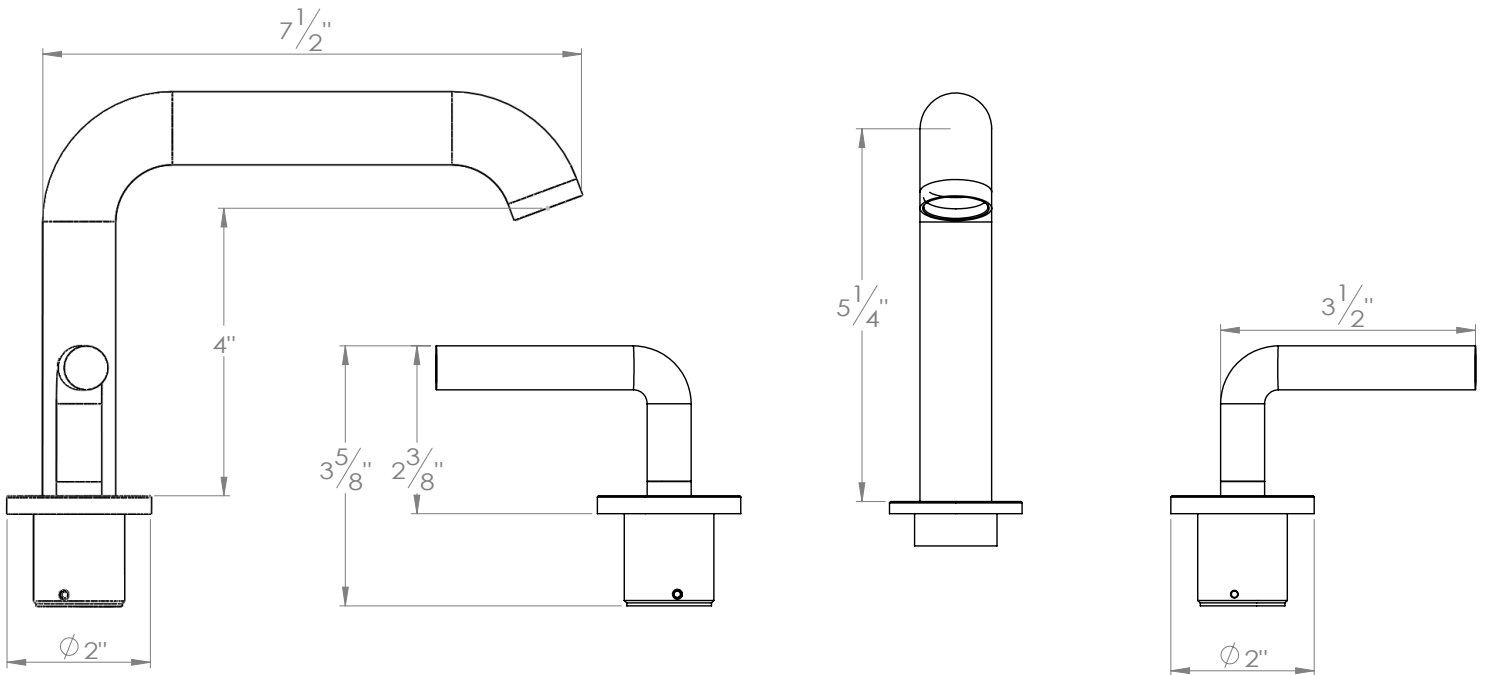

PRODUCT SPECIFICATION SHEET

ITEM # ' - 80CI
'Widespread lavatory set

- "CI" style handles
- Includes pop-up drain assembly
- Solid brass
- 1/4 turn ceramic disk cartridge
- 1.2 GPM (CALGreen Compliant)

The measurements shown are for reference only. Products and specifications shown are subject to change without notice.