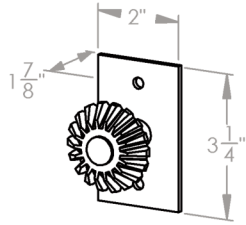

AI-RH ROBE HOOK

AI-MM MIRROR MOUNT

AI-PH PAPER HOLDER

AI-TB-18 TOWEL BAR

AI-SLFGL SHELF W/ GLASS

All accessories are supplied with matching lag screws and drywall anchors.