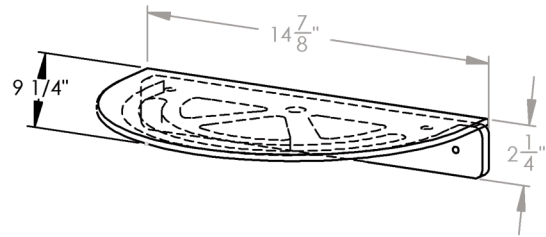

AI-RH ROBE HOOK

AI-MM MIRROR MOUNT

AI-PH PAPER HOLDER

AI-TB-18 TOWEL BAR

AI-SLFGL SHELF W/ GLASS

All accessories are supplied with matching lag screws and drywall anchors.