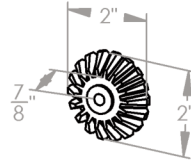

AI-RH ROBE HOOK

AI-MM MIRROR MOUNT

AI-PH PAPER HOLDER

AI-TB-18 TOWEL BAR

AI-SLFGL SHELF W/ GLASS

All accessories are supplied with matching lag screws and drywall anchors.