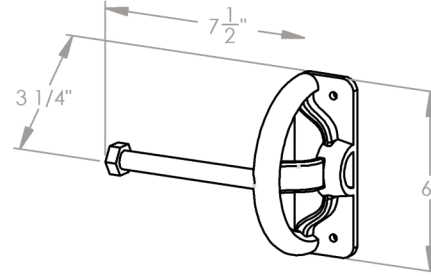

AI-RH ROBE HOOK

AI-MM MIRROR MOUNT

AI-PH PAPER HOLDER

AI-TB-18 TOWEL BAR

AI-SLFGL SHELF W/ GLASS

All accessories are supplied with matching lag screws and drywall anchors.