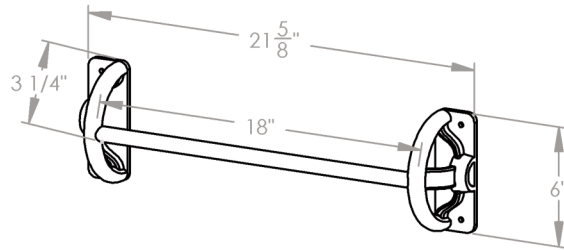

AI-RH ROBE HOOK

AI-MM MIRROR MOUNT

AI-PH PAPER HOLDER

AI-TB-18 TOWEL BAR

AI-SLFGL SHELF W/ GLASS

All accessories are supplied with matching lag screws and drywall anchors.