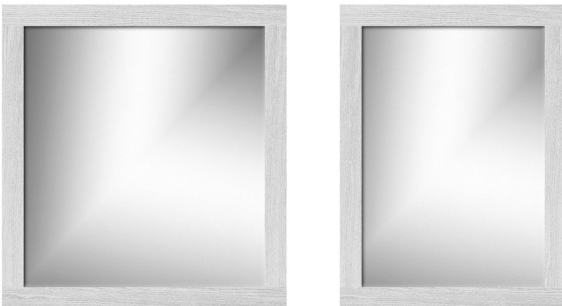

Square profile framed mirror with shelf
30" or 24" wide, 33½" tall
¾" wall to shelf front

Square profile framed mirror without shelf
30" or 24" wide, 33½" tall

19½" wide,
29½" tall

Rounded profile framed mirror
30" or 24" wide, 33½" tall

19½" wide,
29½" tall

Deco, Ogee & Classic Miter profile framed mirror
30" or 24" wide, 33½" tall

Rounded profile Arched mirror with shelf
30" or 24" wide, 35" tall
¾" wall to shelf front

Square profile Crowned mirror
30" or 24" wide, 35" tall