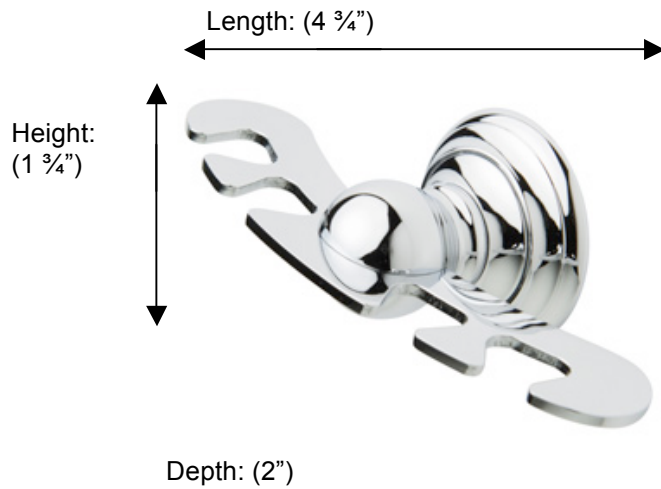

KINGSTON

66335 Toothbrush Holder

**Description:**

Toothbrush holder

Finishes:

-  CR – Chrome
-  PV – Polished Brass
-  UB – Unlacquered Brass
-  NI – Polished Nickel
-  ES – Satin Nickel
-  GD – Gold

Material:

Brass

Backplate Diameter: (1 3/4")

Method of Fixing:

Direct to wall

Country of Origin:

Portugal

All Dimensions are approximate