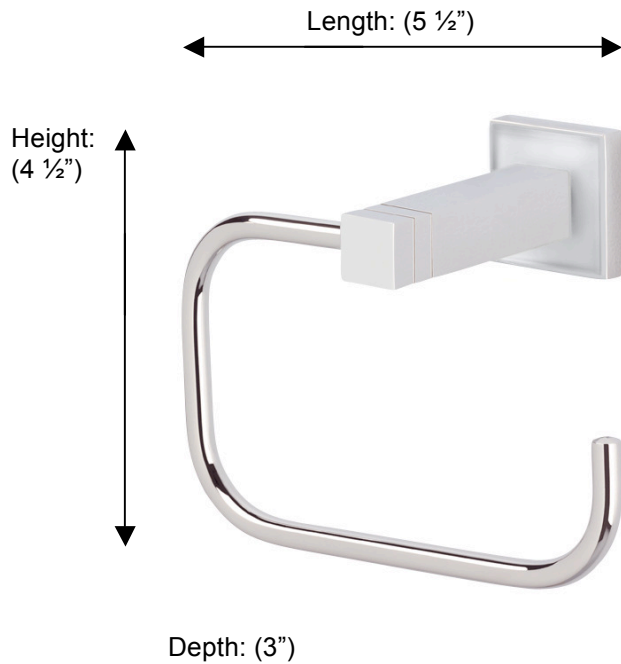

CUBIS PLUS

67424 Toilet Roll Holder without Lid

**Description:**

Toilet roll holder without lid

Finishes:

- CR – Chrome
- NI – Polished Nickel
- ES – Satin Nickel

Material:

Brass

Backplate Dimension: (1 1/2")

Method of Fixing:

Direct to wall

Country of Origin:

Portugal

All Dimensions are approximate