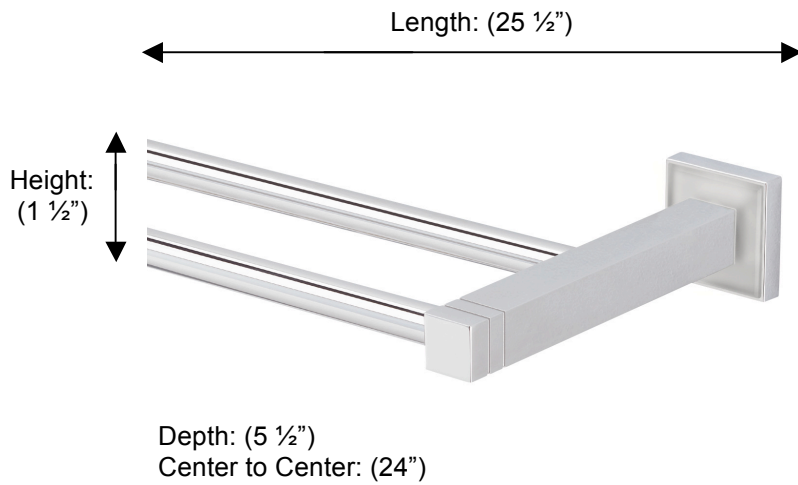

CUBIS PLUS

67476 Double Towel Rail

**Description:**

Double towel rail, 24"

Finishes:

- CR – Chrome
- NI – Polished Nickel
- ES – Satin Nickel

Material:

Brass

Backplate Dimension: (1 1/2")

Method of Fixing:

Direct to wall

Country of Origin:

Portugal

All Dimensions are approximate