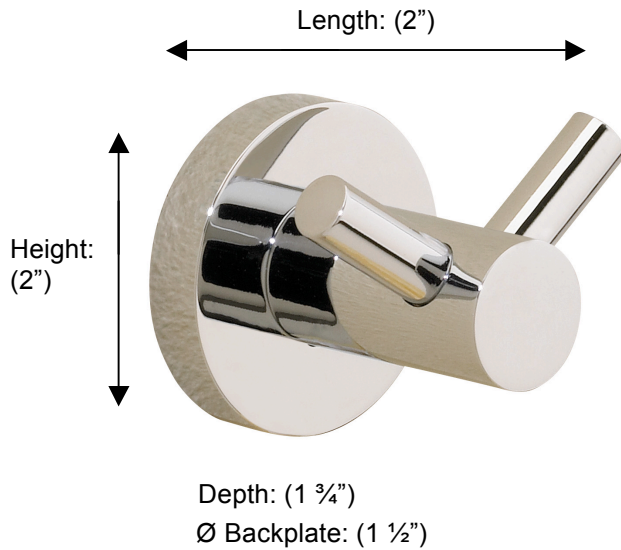

PORTO

67512 Double Robe Hook

**Description:**

Double Robe Hook

Finishes:

-  CR – Chrome
-  PV – Polished Brass
-  UB – Unlacquered Brass
-  MB – Matte Black
-  NI – Polished Nickel
-  ES – Satin Nickel
-  GD – Gold

Material:

Brass

Method of Fixing:

Direct to wall

Country of Origin:

Portugal