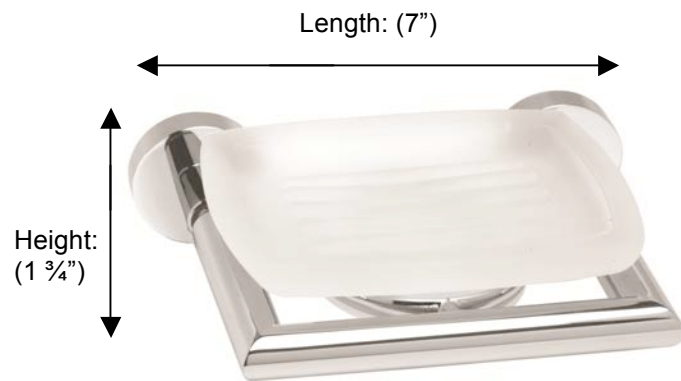

POMBO™

AXIS

PX335 Soap Dish Holder

Depth from wall: (4 1/2")
Center to Center: (5 1/4")

Description:

Soap Dish Holder

Finishes:

-  CR – Chrome
-  PV – Polished Brass
-  UB – Unlacquered Brass
-  MB – Matte Black
-  NI – Polished Nickel
-  ES – Satin Nickel
-  GD – Gold

Material:

Brass
Frosted Glass

Method of Attachment:

Direct to wall

Country of Origin:	Portugal
---------------------------	----------

All Dimensions are approximate