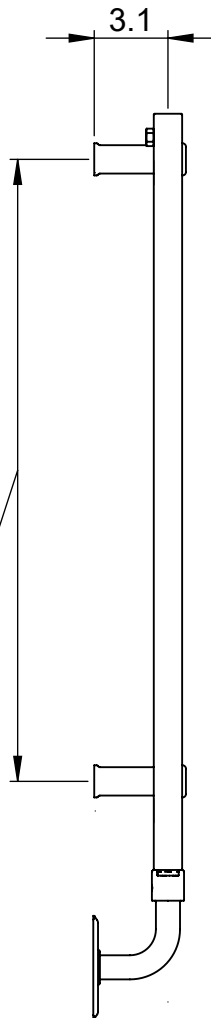

EU1A-(MD001)

31.5x19.7

Height: 31.5

Width: 19.7

Depth: 3.7

Weight HO: 7.5 kg

EO: 12.5 kg

Tube ϕ : 1 + 1.2x1.6 D Section

Pipe Centres: 17.9

Elec. element if specified: 150

Output @ 50°C Δ T Watts: N/A

BTUs: N/A

All dimensions in inches

Manufactured from Mild Steel

Brackets extendable
by a further 20mm

Vogue UK Ltd. reserve the right to alter specifications without prior notice.
ALL MEASUREMENTS ARE NOMINAL DIMENSIONS ONLY, AND ARE NOT BINDING.