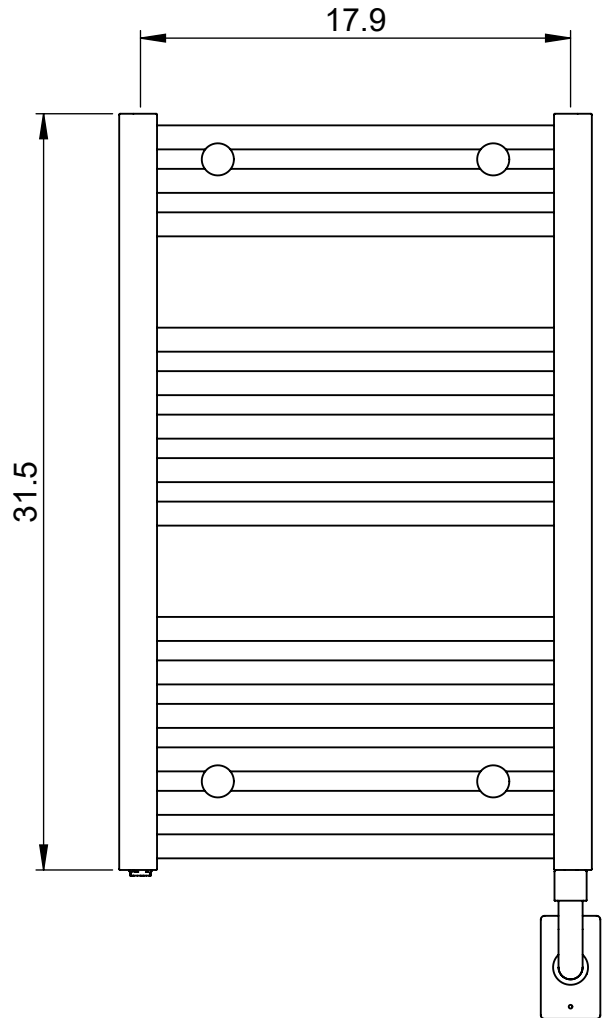

EU1A-(MD001)

31.5x19.7

Height: 31.5

Width: 19.7

Depth: 3.7

Weight HO: 7.5 kg

EO: 12.5 kg

Tube ϕ : 1 + 1.2x1.6 D Section

Pipe Centres: 17.9

Elec. element if specified: 150

Output @ 50°C Δ T Watts: N/A

BTUs: N/A

All dimensions in inches

Manufactured from Mild Steel

Brackets extendable
by a further 20mm

Vogue UK Ltd. reserve the right to alter specifications without prior notice.
ALL MEASUREMENTS ARE NOMINAL DIMENSIONS ONLY, AND ARE NOT BINDING.