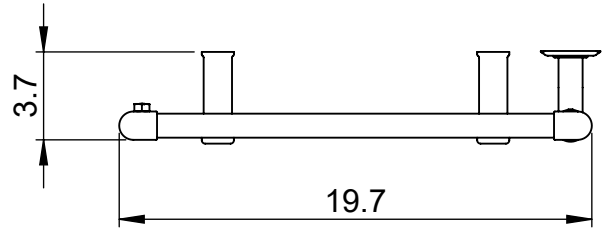

EU1A-(MD001)

31.5x19.7

Height: 31.5

Width: 19.7

Depth: 3.7

Weight HO: 7.5 kg

EO: 12.5 kg

Tube ϕ : 1 + 1.2x1.6 D Section

Pipe Centres: 17.9

Elec. element if specified: 150

Output @ 50°C Δ T Watts: N/A

BTUs: N/A

All dimensions in inches

Manufactured from Mild Steel

Brackets extendable
by a further 20mm

Vogue UK Ltd. reserve the right to alter specifications without prior notice.
ALL MEASUREMENTS ARE NOMINAL DIMENSIONS ONLY, AND ARE NOT BINDING.