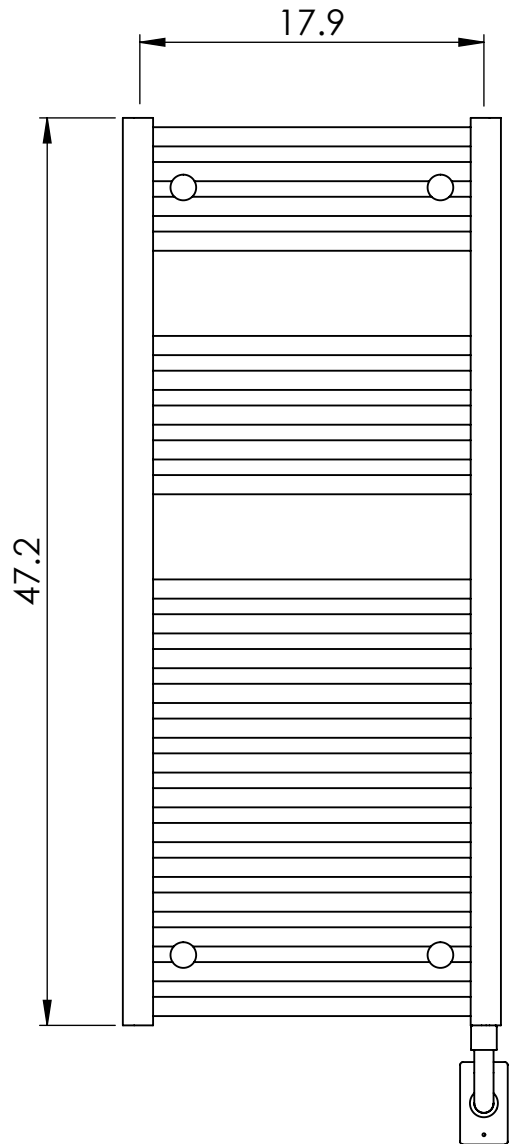

EU1D-(MD001) 47.2x19.7

Height: 47.2
Width: 19.7
Depth: 3.7
Weight HO: 10.5 kg
EO: 18.5 kg

Tube ϕ : 1 + 1.2x1.6 D Section
Pipe Centres: 17.9
Elec. element if specified: 300
Output @ 50°C Δ T Watts: N/A
BTUs: N/A

All dimensions in Inches

Manufactured from Mild Steel

Brackets Extendable
by a further 20mm

Vogue UK Ltd. reserve the right to alter specifications without prior notice.
ALL MEASUREMENTS ARE NOMINAL DIMENSIONS ONLY, AND ARE NOT BINDING.