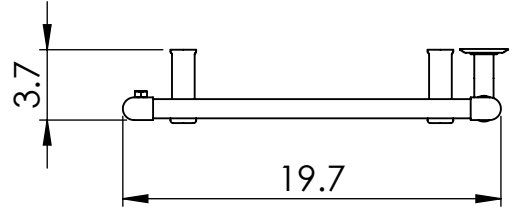

EU1D-(MD001) 47.2x19.7

Height: 47.2
Width: 19.7
Depth: 3.7
Weight HO: 10.5 kg
EO: 18.5 kg

Tube ϕ : 1 + 1.2x1.6 D Section
Pipe Centres: 17.9
Elec. element if specified: 300
Output @ 50°C Δ T Watts: N/A
BTUs: N/A

All dimensions in Inches

Manufactured from Mild Steel

Brackets Extendable
by a further 20mm

Vogue UK Ltd. reserve the right to alter specifications without prior notice.
ALL MEASUREMENTS ARE NOMINAL DIMENSIONS ONLY, AND ARE NOT BINDING.