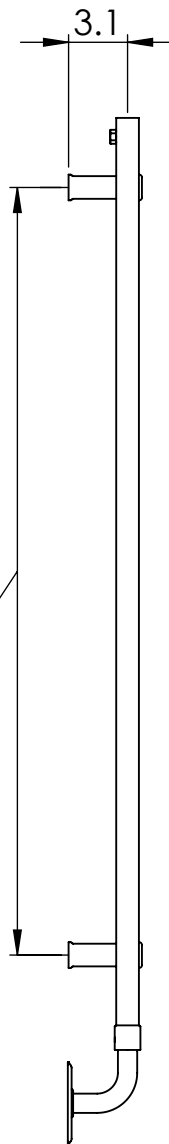

EU1D-(MD001) 47.2x19.7

Height: 47.2
Width: 19.7
Depth: 3.7
Weight HO: 10.5 kg
EO: 18.5 kg

Tube ϕ : 1 + 1.2x1.6 D Section
Pipe Centres: 17.9
Elec. element if specified: 300
Output @ 50°C Δ T Watts: N/A
BTUs: N/A

All dimensions in Inches

Manufactured from Mild Steel

Brackets Extendable
by a further 20mm

Vogue UK Ltd. reserve the right to alter specifications without prior notice.
ALL MEASUREMENTS ARE NOMINAL DIMENSIONS ONLY, AND ARE NOT BINDING.