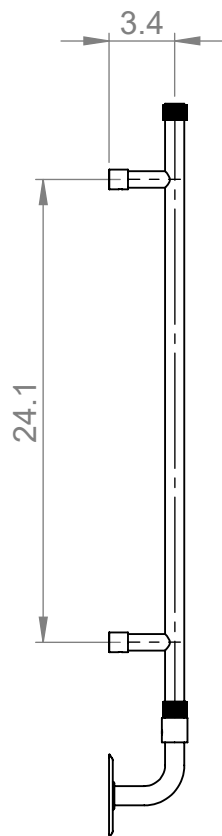

EUC3A 32x20x4"

Height: 32"
Width: 20"
Depth: 4"

Tube ϕ : 1" & 3/4"
Elec. element if specified: 100W
Pipe Centres: 19"
Output @ 50°C Δ T: N/A

All dimensions in inches

Manufactured from ISO/CEN CuZn36As (BS CZ126) brass tube

Vogue UK Ltd. reserve the right to alter specifications without prior notice.
ALL MEASUREMENTS ARE NOMINAL DIMENSIONS ONLY, AND ARE NOT BINDING.

SCALE 1:10

VOGUE UK
TOWEL WARMERS & RADIATORS

175 Memorial Drive Unit C
Shrewsbury MA 01545 USA
Tel: 508 887 8771 Fax: 508 887 8774
e-mail: info@vogueuk.com www.vogueuk.com