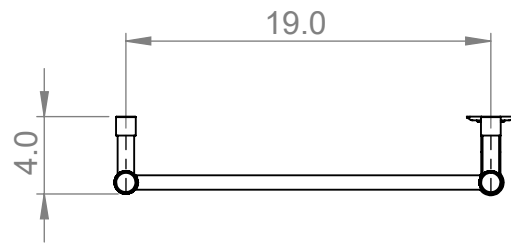

EUC3A 32x20x4"

Height: 32"
Width: 20"
Depth: 4"

Tube ϕ : 1" & 3/4"
Elec. element if specified: 100W
Pipe Centres: 19"
Output @ 50°C Δ T: N/A

All dimensions in inches

Manufactured from ISO/CEN CuZn36As (BS CZ126) brass tube