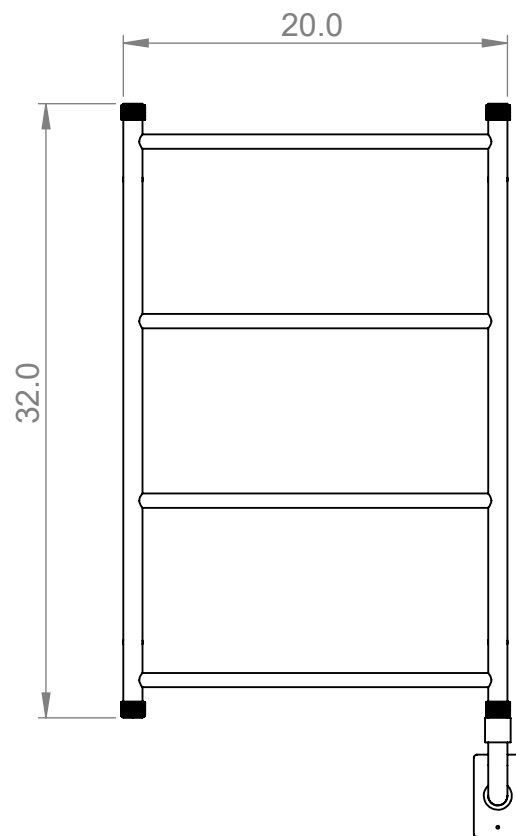

EUC3A 32x20x4"

Height: 32"
Width: 20"
Depth: 4"

Tube ϕ : 1" & 3/4"
Elec. element if specified: 100W
Pipe Centres: 19"
Output @ 50°C Δ T: N/A

All dimensions in inches

Manufactured from ISO/CEN CuZn36As (BS CZ126) brass tube