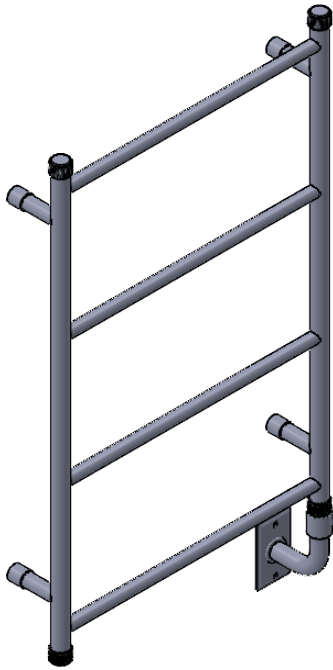

EUC3A 32x20x4"

Height: 32"
Width: 20"
Depth: 4"

Tube ϕ : 1" & 3/4"
Elec. element if specified: 100W
Pipe Centres: 19"
Output @ 50°C Δ T: N/A

All dimensions in inches

Manufactured from ISO/CEN CuZn36As (BS CZ126) brass tube