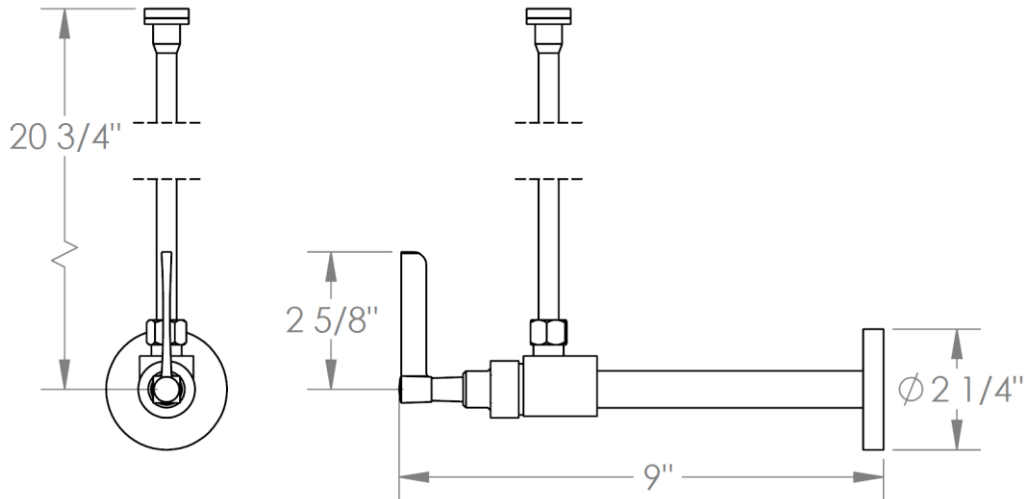

115-MAS7-
Toilet Angle Stop Kit
1/2" Sweat x 3/8" OD Compression

HANDLE TRIM OPTIONS

MZ4 - STANDARD

MZ5 - WHITNEY