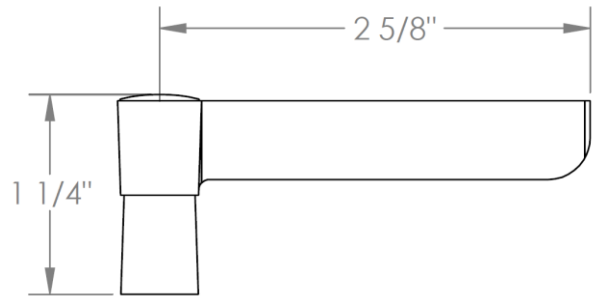

115-MAS7-
Toilet Angle Stop Kit
1/2" Sweat x 3/8" OD Compression

HANDLE TRIM OPTIONS

MZ4 - STANDARD

MZ5 - WHITNEY