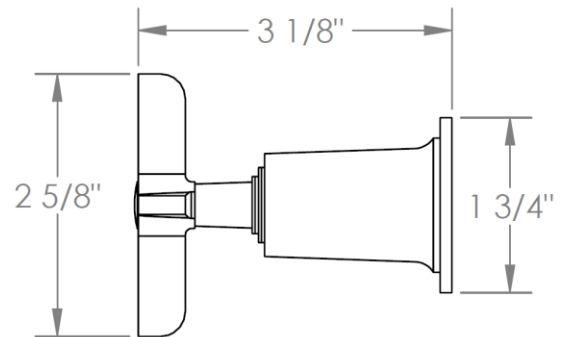

**115-WTR2\_**

Wall Mounted 2-Valve Shower Trim

Includes Alignment Kit

Requires SS-506 concealed rough

HANDLE TRIM OPTIONS

MZ4 - STANDARD

MZ5 - WHITNEY