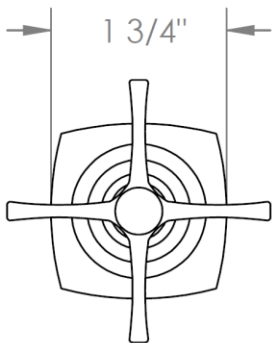

**115-WTR2\_**

Wall Mounted 2-Valve Shower Trim

Includes Alignment Kit

Requires SS-506 concealed rough

HANDLE TRIM OPTIONS

MZ4 - STANDARD

MZ5 - WHITNEY