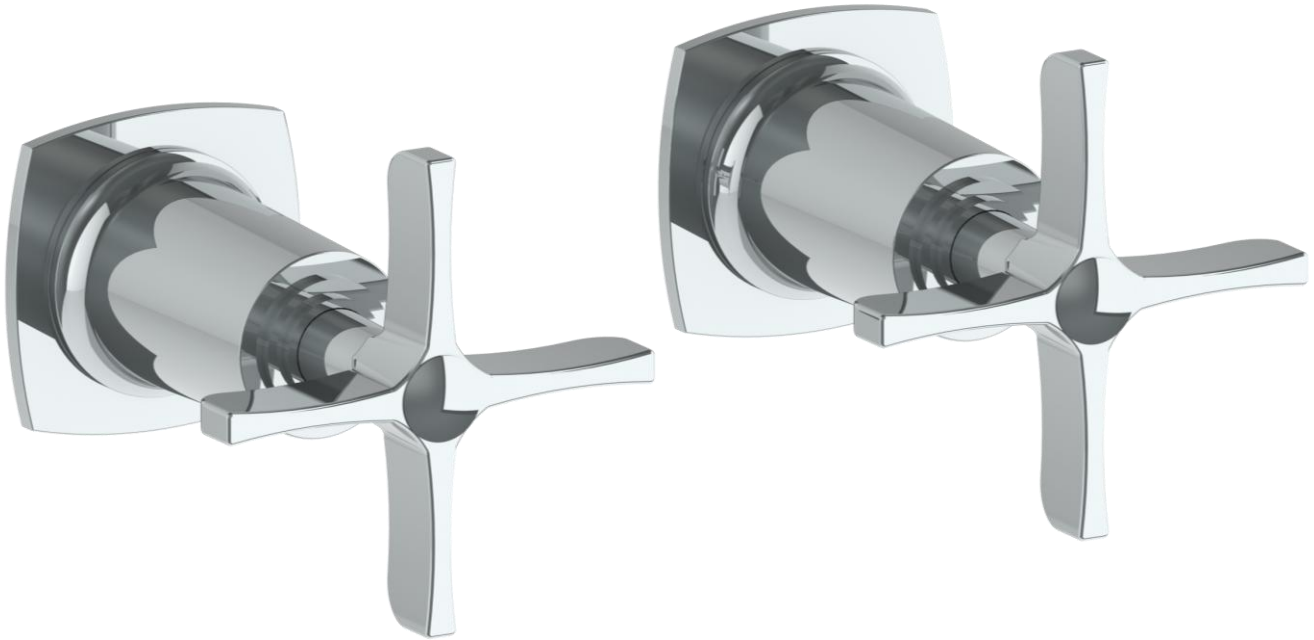

**115-WTR2\_**

Wall Mounted 2-Valve Shower Trim

Includes Alignment Kit

Requires SS-506 concealed rough

HANDLE TRIM OPTIONS

MZ4 - STANDARD

MZ5 - WHITNEY