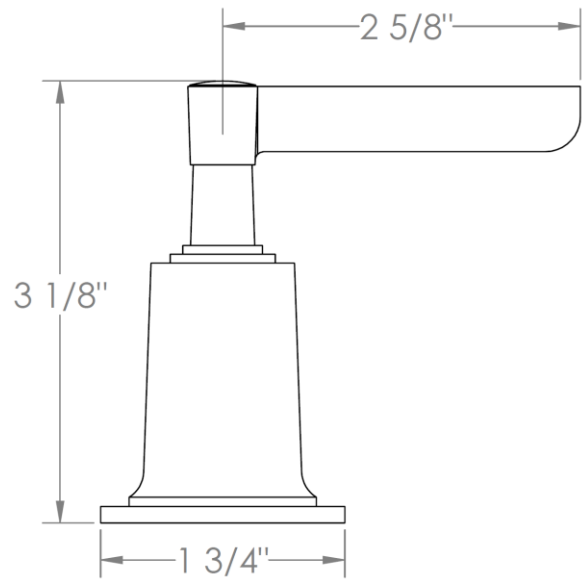

**115-WTR2\_**

Wall Mounted 2-Valve Shower Trim

Includes Alignment Kit

Requires SS-506 concealed rough

HANDLE TRIM OPTIONS

MZ4 - STANDARD

MZ5 - WHITNEY