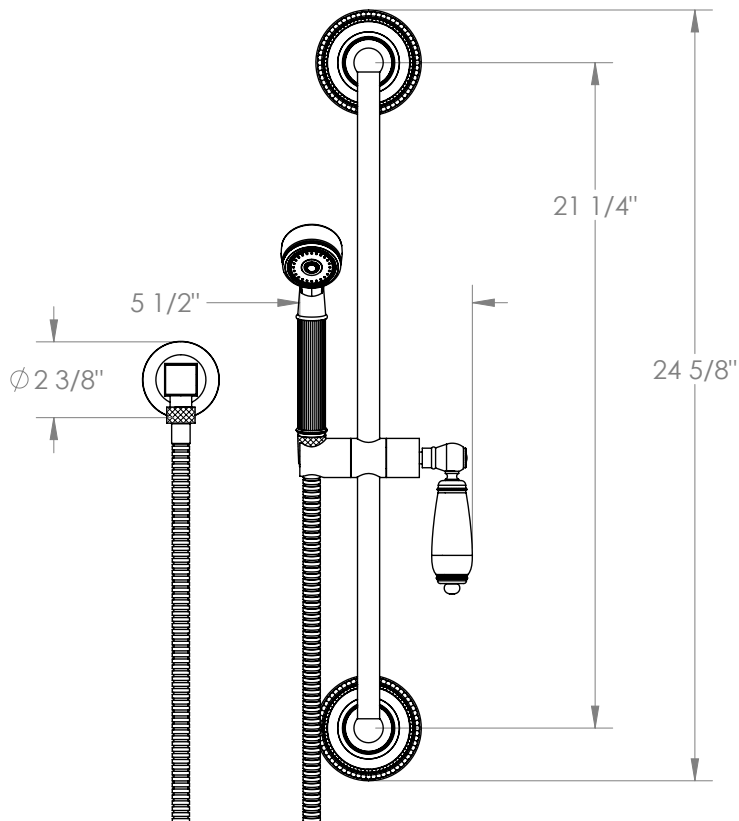

## Venetian 180-HSPB1-SWU

Positioning Bar Shower Kit with Hand Shower

- Handshower Flow Rate: 1.75 GPM
- Slide bar features an adjustable shower holder that can be set along length of bar and can be set at angle up to 45°
- Hose Length: 69"
- Includes two backflow preventers- one in the hand shower and one in the wall elbow

Includes The Following Components:

- Shower Positioning Bar: 180-6524
- Hand Shower: SH-S1000A1
- Wall Elbow: ELB-6001
- Shower Hose: DS-4079

Meets the applicable requirements of ASME A112.18.1-2005/CSA B125.1-05, entitled "Plumbing Supply Fittings".