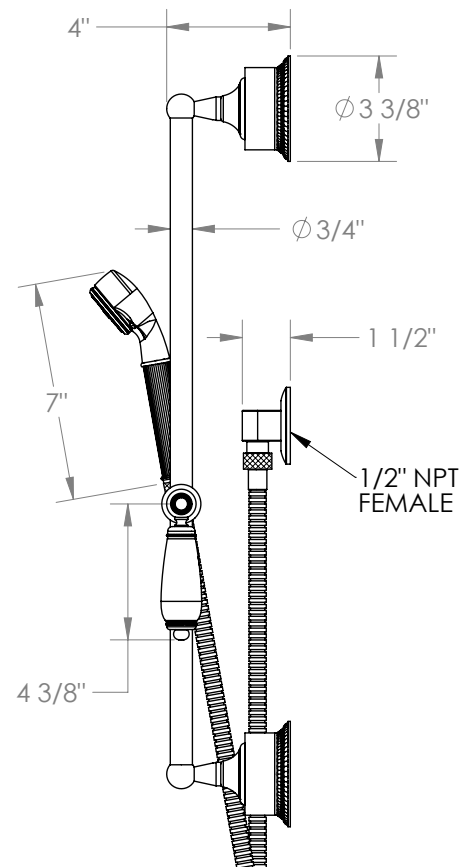

## Venetian 180-HSPB1-SWU

Positioning Bar Shower Kit with Hand Shower

- Handshower Flow Rate: 1.75 GPM
- Slide bar features an adjustable shower holder that can be set along length of bar and can be set at angle up to 45°
- Hose Length: 69"
- Includes two backflow preventers- one in the hand shower and one in the wall elbow

Includes The Following Components:

- Shower Positioning Bar: 180-6524
- Hand Shower: SH-S1000A1
- Wall Elbow: ELB-6001
- Shower Hose: DS-4079

Meets the applicable requirements of ASME A112.18.1-2005/CSA B125.1-05, entitled "Plumbing Supply Fittings".