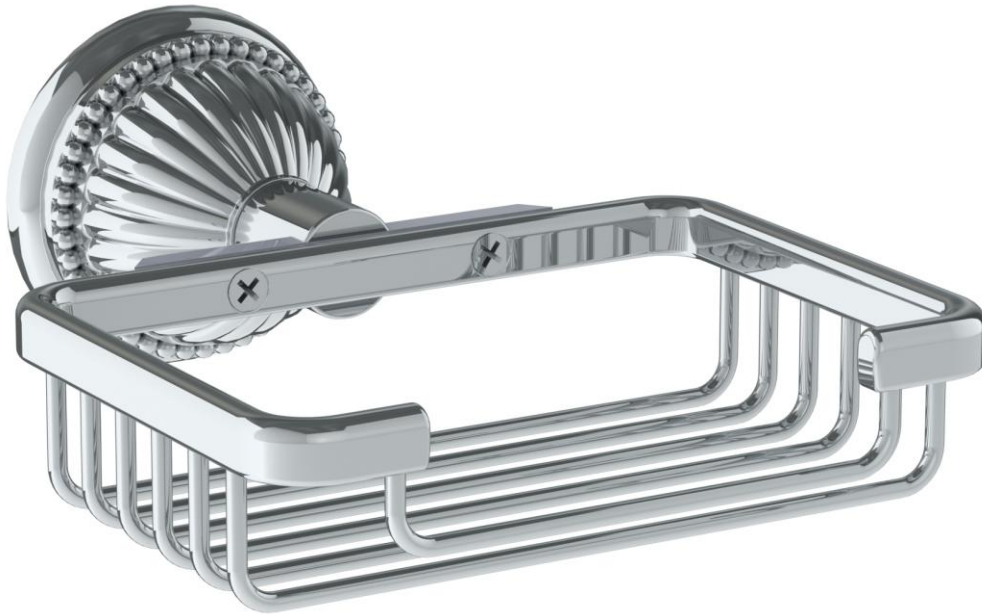

185-0.12A
5"X4" Wire Dish

WATERMARK DESIGNS 4/13/2015