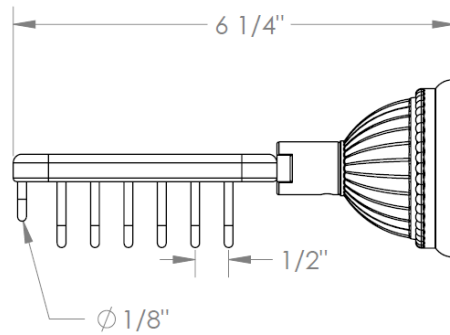

185-0.12A
5"X4" Wire Dish

WATERMARK DESIGNS 4/13/2015