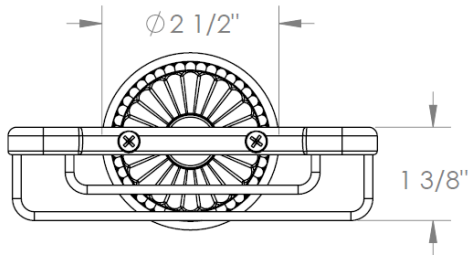

185-0.12A
5"X4" Wire Dish

WATERMARK DESIGNS 4/13/2015