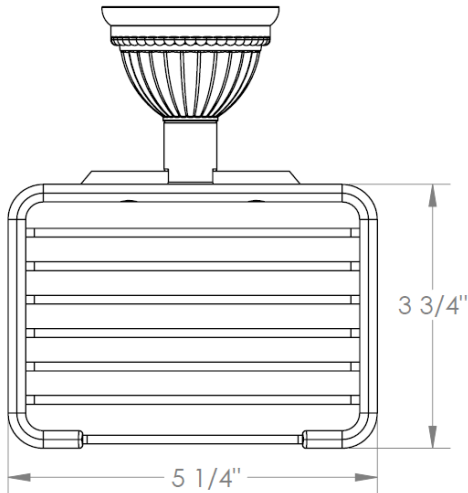

185-0.12A
5"X4" Wire Dish

WATERMARK DESIGNS 4/13/2015