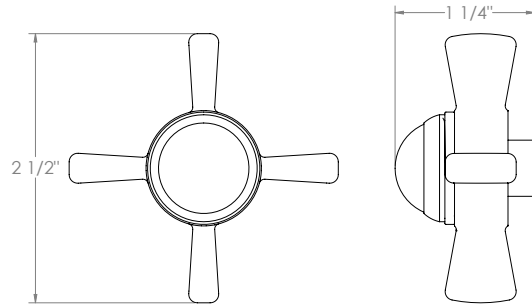

WATERMARK

BROOKLYN, NEW YORK

206 (PARIS) + 321 (STRATFORD) HANDLE OPTIONS

S1- PRESTON