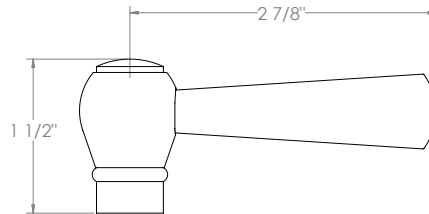

S1A-NOTTINGHAM