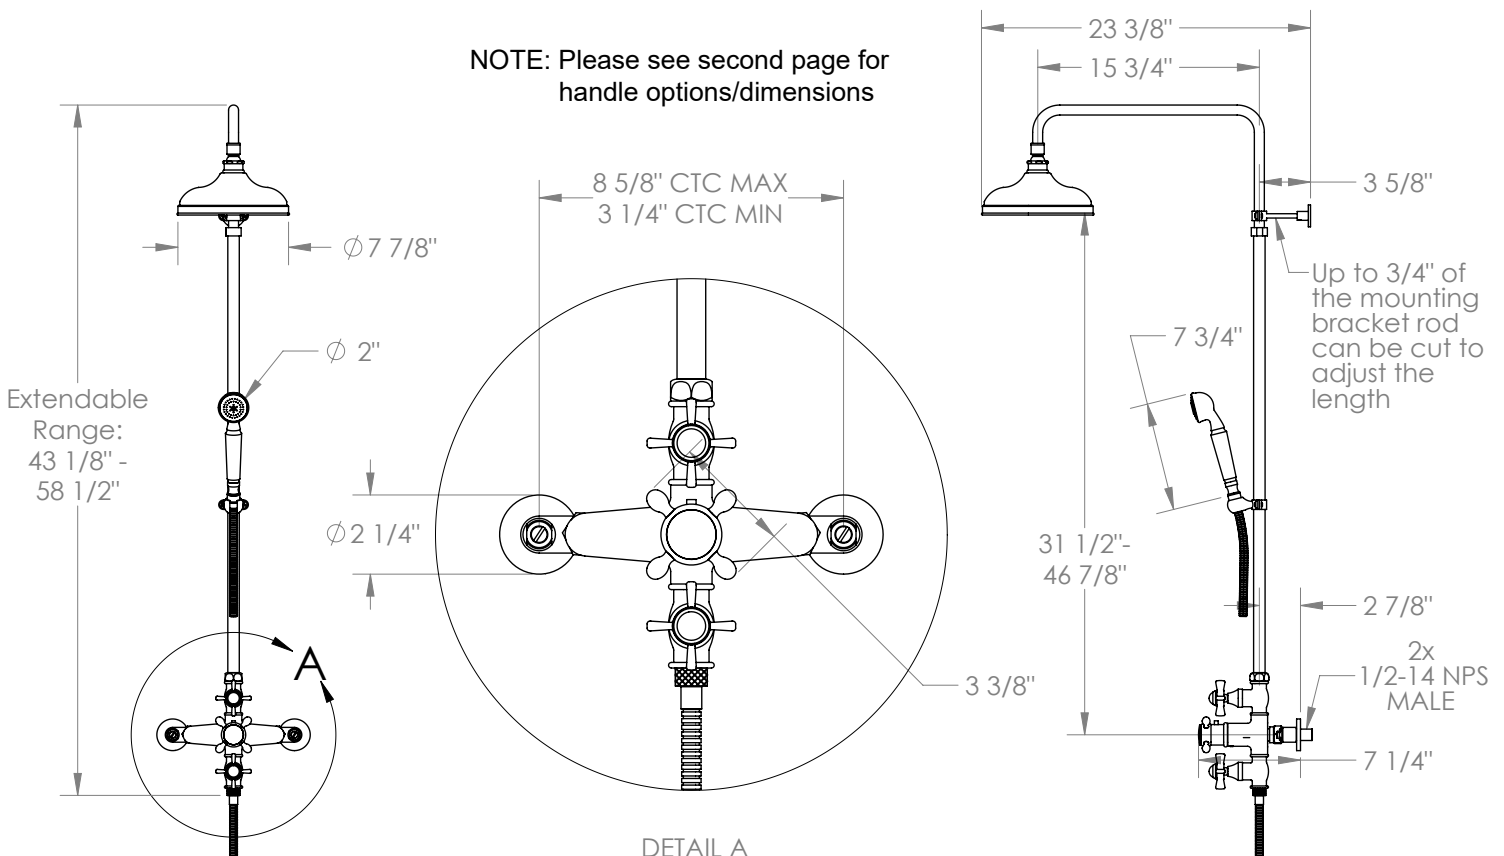

WATERMARK

BROOKLYN, NEW YORK

Paris

206-EX8500-S1

Wall Mounted Exposed Thermostatic Shower with Hand Shower Set

- Features an adjustable riser that can raise or lower the height of the shower head.
- Wall bracket can be repositioned along the length of the riser body.
- Includes backflow preventors in the hand shower and water supply inlets.
- Uses a 1/2" thermostatic valve.
- Shower Head: SH-RH075
- Hand Shower: SH-S525-B
- Shower Head + Hand Shower Flow Rate: 1.75 gpm @80 psi
- Hose: DS- 5079SM (Length: 49")
- Professional Installation Required

Available in all finishes shown on the [Watermark Designs website](http://www.watermark-designs.com)

Meets the applicable requirements of ASME A112.18.1-2005/CSA B125.1-05, entitled "Plumbing Supply Fittings".