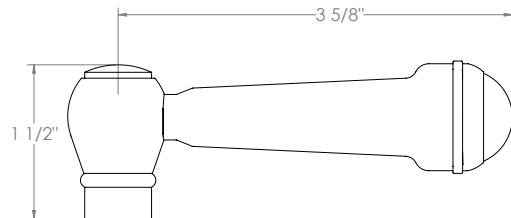

S2- WALTHAM