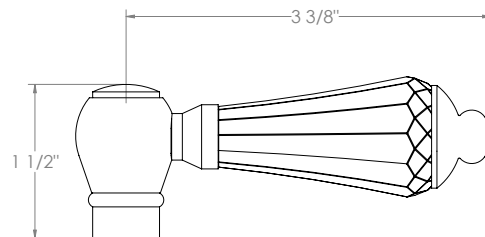

SWA- DARIEN