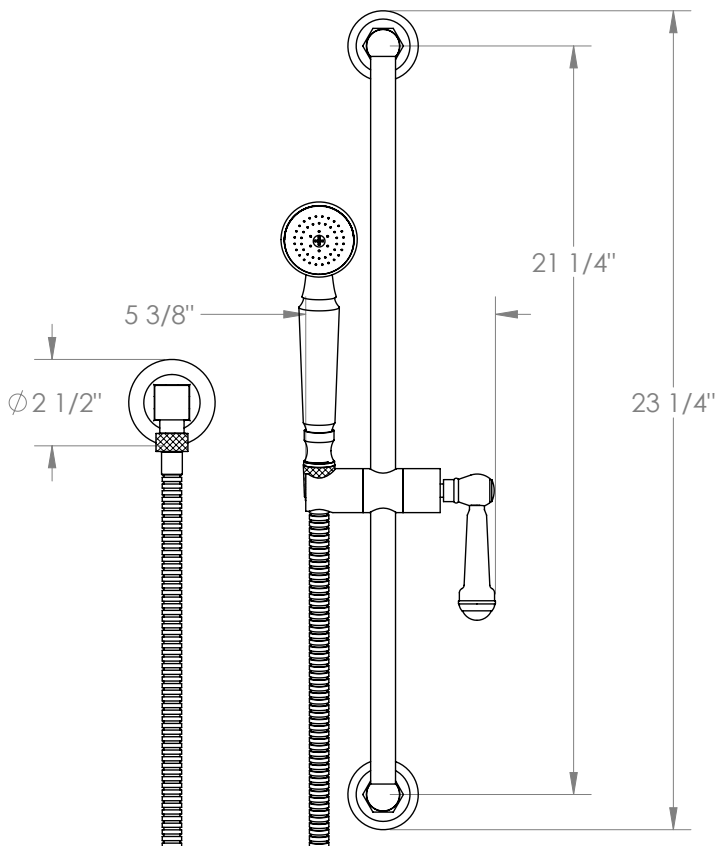

WATERMARK

BROOKLYN, NEW YORK

Paris

206-HSPB1-S2

Positioning Bar Shower Kit with Hand Shower

- Handshower Flow Rate: 1.75 GPM
- Slide bar features an adjustable shower holder that can be set along length of bar and can be set at angle up to 45°
- Hose Length: 69"
- Includes two backflow preventers- one in the hand shower and one in the wall elbow

Includes The Following Components:

- Shower Positioning Bar: 321-6524
- Hand Shower: SH-S525B
- Wall Elbow: ELB-6001
- Shower Hose: DS-4079

Available in all finishes shown on the [Watermark Designs website](https://www.watermark-designs.com)

Meets the applicable requirements of ASME A112.18.1-2005/CSA B125.1-05, entitled "Plumbing Supply Fittings".

Watermark Designs reserves the right to make revisions without notice to produce specifications. All product dimensions are nominal.