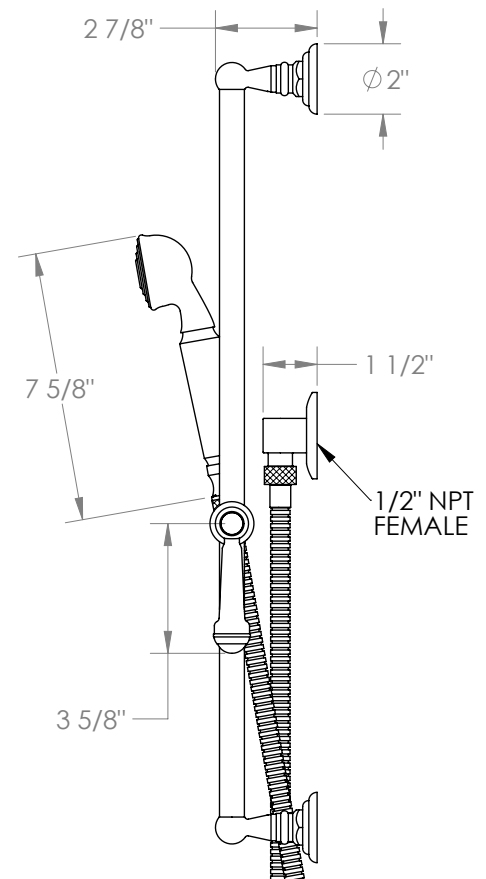

WATERMARK

BROOKLYN, NEW YORK

Paris

206-HSPB1-S2

Positioning Bar Shower Kit with Hand Shower

- Handshower Flow Rate: 1.75 GPM
- Slide bar features an adjustable shower holder that can be set along length of bar and can be set at angle up to 45°
- Hose Length: 69"
- Includes two backflow preventers- one in the hand shower and one in the wall elbow

Includes The Following Components:

- Shower Positioning Bar: 321-6524
- Hand Shower: SH-S525B
- Wall Elbow: ELB-6001
- Shower Hose: DS-4079

Available in all finishes shown on the [Watermark Designs website](https://www.watermark-designs.com)

Meets the applicable requirements of ASME A112.18.1-2005/CSA B125.1-05, entitled "Plumbing Supply Fittings".

Watermark Designs reserves the right to make revisions without notice to produce specifications. All product dimensions are nominal.