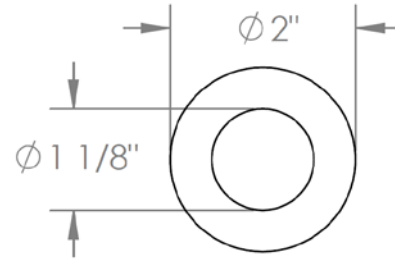

21-DHS

Deck Mounted Pull Out Hand Shower Set

Includes SH-TIT30 hand shower and DM-3079 hand shower hose

Flow Rate: 1.75 GPM

Meets the applicable requirements of ASME A112.18.1-2005/CSA B125.1-05, entitled "Plumbing Supply Fittings"