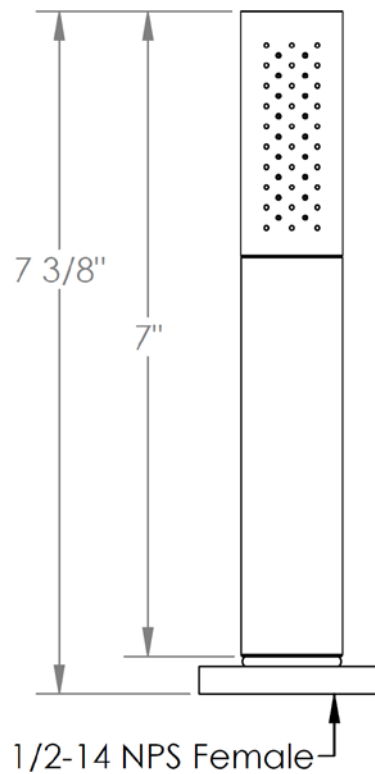

21-DHS

Deck Mounted Pull Out Hand Shower Set

Includes SH-TIT30 hand shower and DM-3079 hand shower hose

Flow Rate: 1.75 GPM

Meets the applicable requirements of ASME A112.18.1-2005/CSA B125.1-05, entitled "Plumbing Supply Fittings"