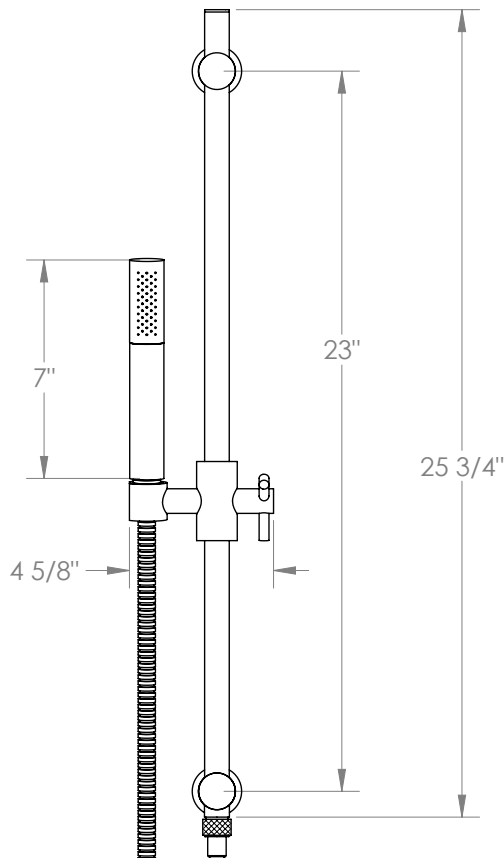

## Elements 21-HSPB1

Positioning Bar Shower Kit with Hand Shower

- Handshower Flow Rate: 1.75 GPM
- Slide bar features an adjustable shower holder that can be set along length of bar and can be set at angle up to 45°
- Hose Length: 69"
- Includes two backflow preventers- one in the hand shower and one in the wall elbow
- Includes The Following Components:
- Shower Positioning Bar: PB-3524
- Hand Shower: SH-TIT30
- Shower Hose: DS-4079

Available in all finishes shown on the [Watermark Designs website](#)

Meets the applicable requirements of ASME A112.18.1-2005/CSA B125.1-05, entitled "Plumbing Supply Fittings".

Watermark Designs reserves the right to make revisions without notice to produce specifications. All product dimensions are nominal.