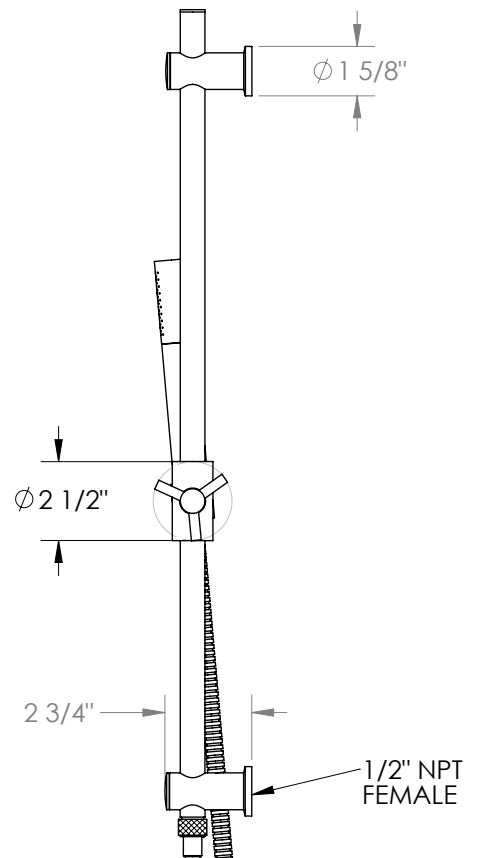

## Elements 21-HSPB1

Positioning Bar Shower Kit with Hand Shower

- Handshower Flow Rate: 1.75 GPM
- Slide bar features an adjustable shower holder that can be set along length of bar and can be set at angle up to 45°
- Hose Length: 69"
- Includes two backflow preventers- one in the hand shower and one in the wall elbow
- Includes The Following Components:
- Shower Positioning Bar: PB-3524
- Hand Shower: SH-TIT30
- Shower Hose: DS-4079

Available in all finishes shown on the [Watermark Designs website](#)

Meets the applicable requirements of ASME A112.18.1-2005/CSA B125.1-05, entitled "Plumbing Supply Fittings".

Watermark Designs reserves the right to make revisions without notice to produce specifications. All product dimensions are nominal.