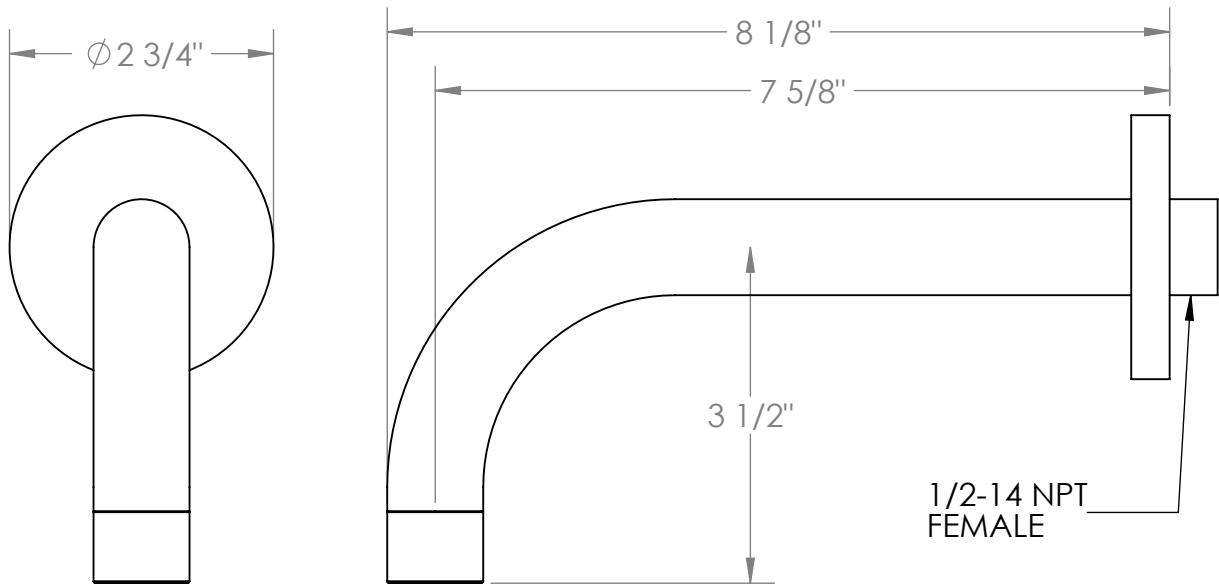

21-WBS

Wall Mounted Bath Spout

Meets the applicable requirements of ASME A112.18.1-2005/CSA B125.1-05, entitled "Plumbing Supply Fittings"